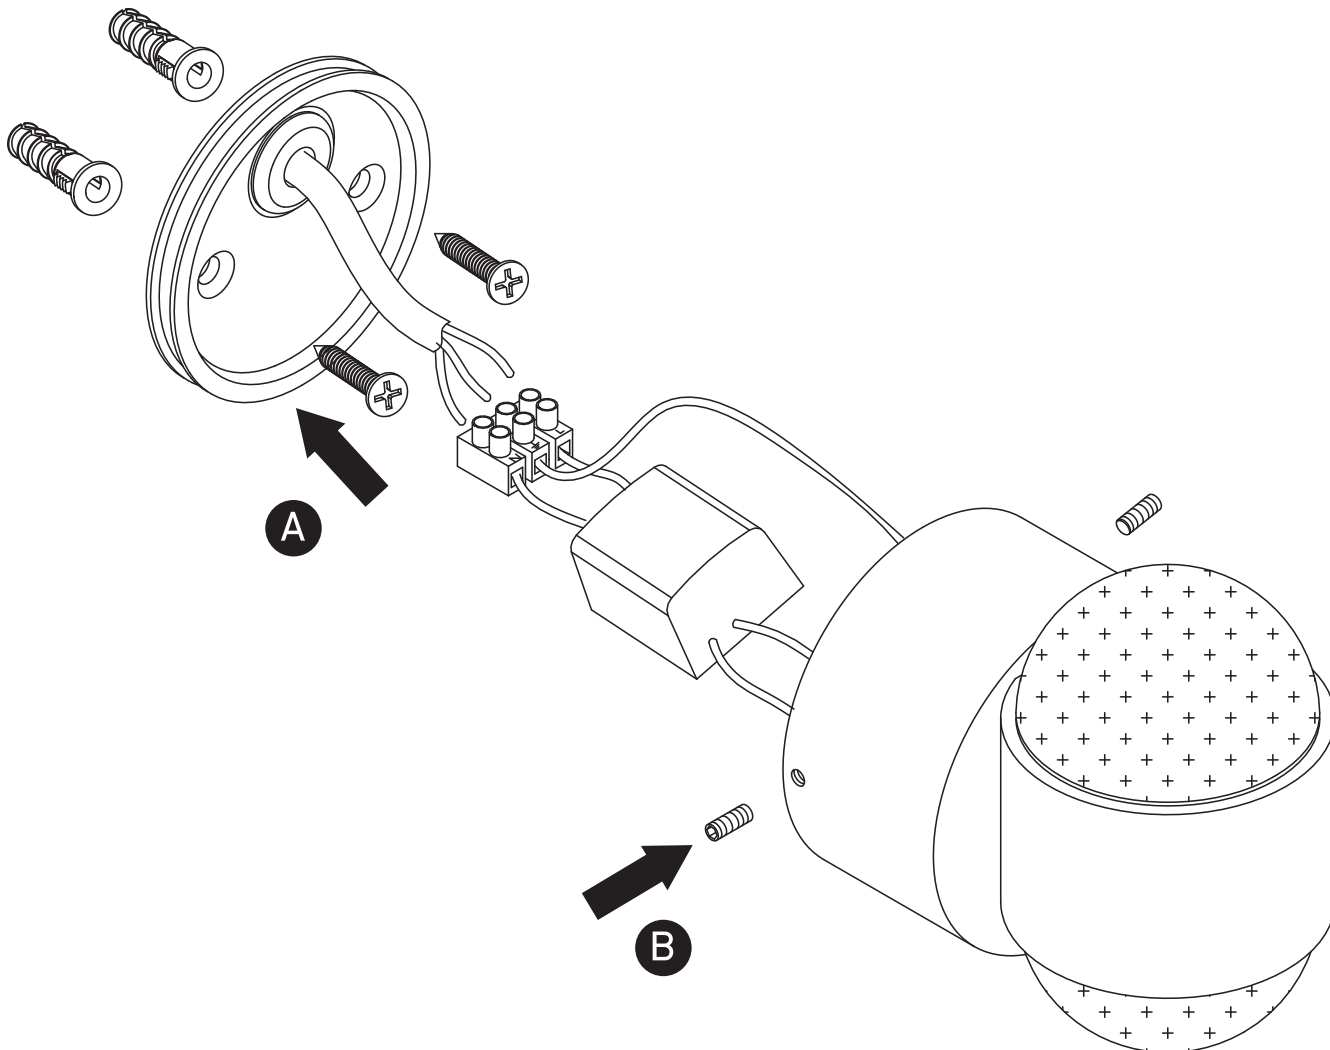

INSTALLATION MANUAL

67274A

ecolight

100-240V | 2x1W | IP54 | Natural aluminium

Complete with LED driver

one
LIGHT**Warnings:**

1. Make sure that the product is installed properly before connecting to electricity.
2. Do not cover the fitting.
3. Maintenance and installation should only be carried out by a professional electrician.