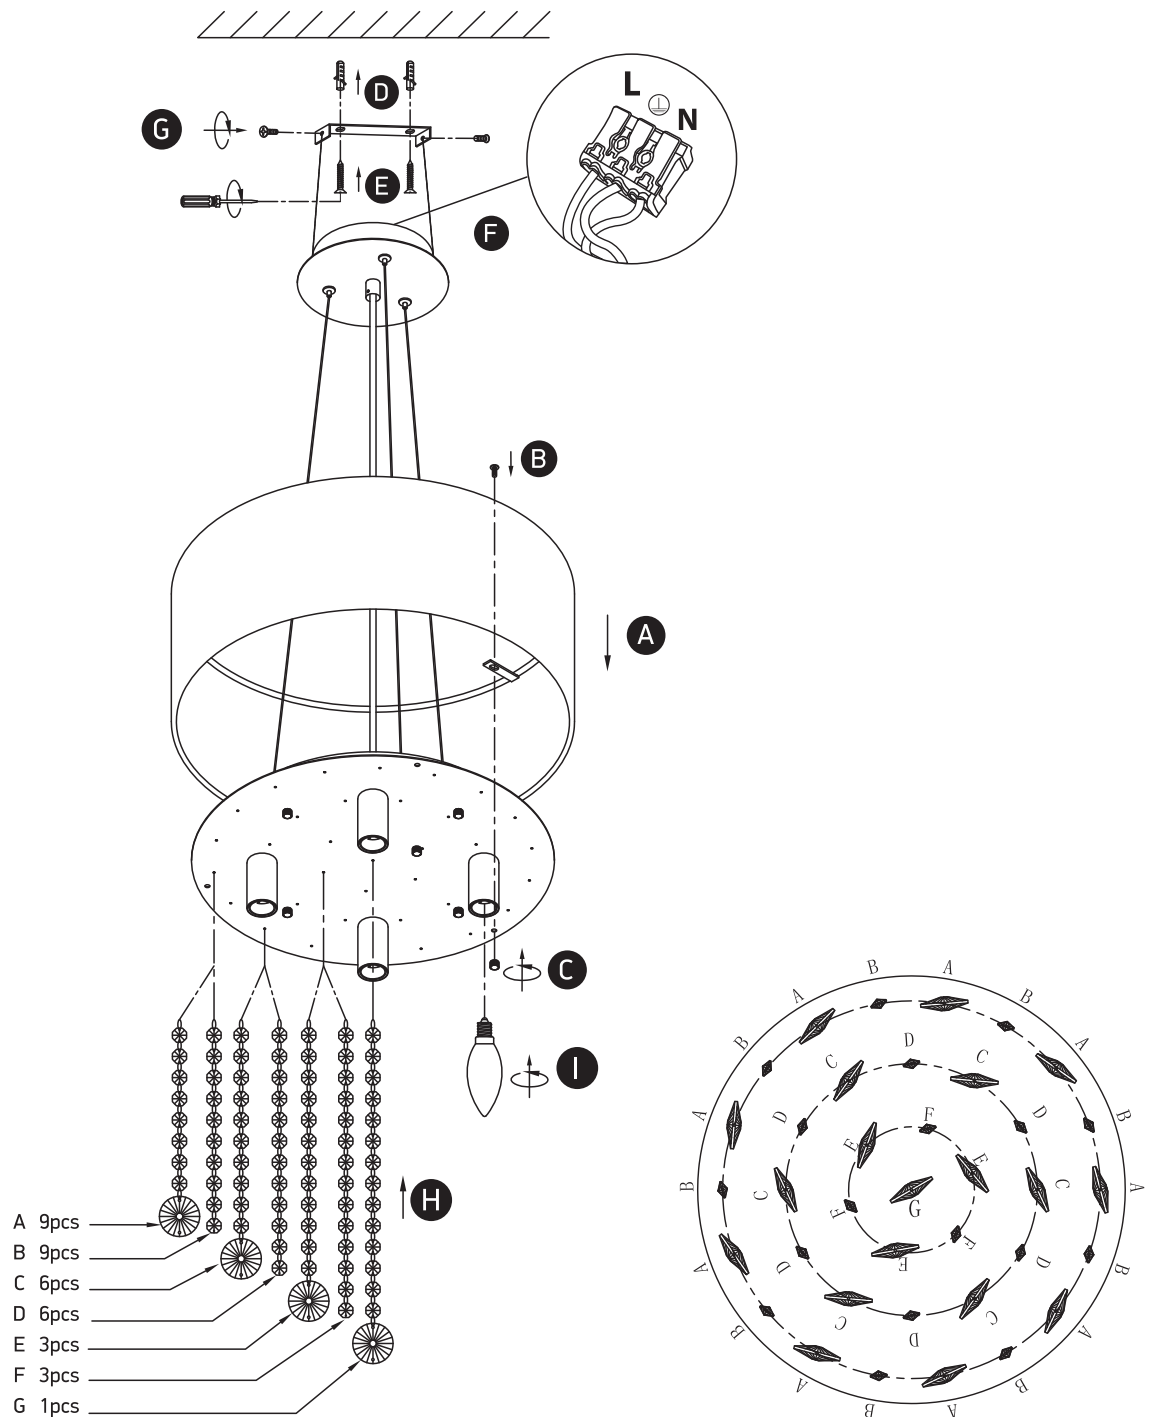

# INSTALLATION MANUAL

63134P

100-240V | E14 | 4x8W | IP20 | Fabric + glass

## Warnings:

1. Make sure that the product is installed properly before connecting to electricity.
2. Do not cover the fitting.
3. Maintenance and installation should only be carried out by a professional electrician.