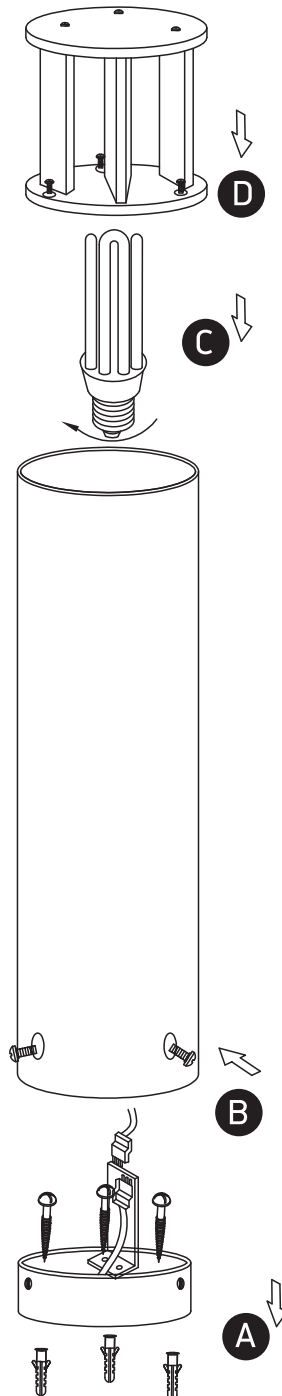

INSTALLATION MANUAL

67236A

100-240V | E27 | 15W | IP54 | Natural aluminium

Warnings:

1. Make sure that the product is installed properly before connecting to electricity.
2. Do not cover the fitting.
3. Maintenance and installation should only be carried out by a professional electrician.