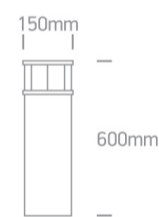

20 Garden & Underwater>The Natural Aluminium Bollards

67236A/AL

Outdoor natural aluminium bollard with E27 lampholder. Ideal for gardens and public areas, IP54.

Complies with standard EN60598-1 and any other specific standards.

Downloads

Dimensions

Physical Specification

Item Group	20 Garden & Underwater
Family	The Natural Aluminium Bollards
Order Code	67236A/AL
Colour	Aluminium
Material	Natural Aluminium
Diffuser Material	Acrylic
Shape	Circular
Height	600mm
Diameter	150mm
Surface Floor/Ground	Yes
Outdoor	Yes
Adjustable	No

Illumination Data

Illumination Diagram

Packing Info

Box Length	16cm
Box Width	16cm
Box Height	61cm
Box Weight	3,7kg
Pcs/Carton	4
Barcode	5291889018643
HS Code	9405409900

Energy Label

Certification & Warranty