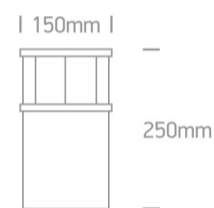

Downloads

Dimensions

Physical Specification

Item Group	20 Garden & Underwater
Family	The Natural Aluminium Bollards
Order Code	67236/AL
Colour	Aluminium
Material	Natural Aluminium
Diffuser Material	Acrylic
Shape	Circular
Height	250mm
Diameter	150mm
Surface Floor/Ground	Yes
Outdoor	Yes
Adjustable	No

Illumination Data

Illumination Diagram

Packing Info

Box Length	15,5cm
Box Width	15,5cm
Box Height	27cm
Box Weight	2,1kg
Pcs/Carton	4
Barcode	5291889018391
HS Code	9405409900

Energy Label

Certification & Warranty