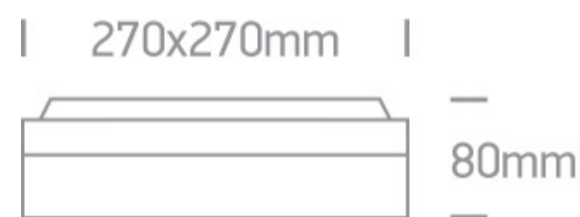

12 Wall & Ceiling>The E27 Outdoor Plafo Die cast

67210/G

2x20W E27 Die Cast, Square E27 Outdoor Plafo

Complies with standard EN60598-1 and any other specific standards

Downloads

Dimensions

Physical Specification

Item Group	12 Wall & Ceiling
Family	The E27 Outdoor Plafo Die cast
Order Code	67210/G
Colour	Grey
Material	Die Cast
Shape	Rectangular
Length	270mm
Width	270mm
Height	80mm
Surface Ceiling	Yes
Surface Wall	Yes
Indoor	Yes