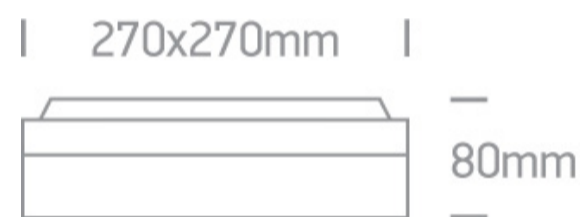

12 Wall & Ceiling>The Square E27 Outdoor Plafo Die cast

67210/B

2x20W E27 Die Cast, Square E27 Outdoor Plafo

Complies with standard EN60598-1 and any other specific standards

Downloads

Dimensions

Physical Specification

Item Group	12 Wall & Ceiling
Family	The Square E27 Outdoor Plafo Die cast
Order Code	67210/B
Colour	Black
Material	Die Cast
Shape	Rectangular
Length	270mm
Width	270mm
Height	80mm
Surface Ceiling	Yes
Surface Wall	Yes
Indoor	Yes