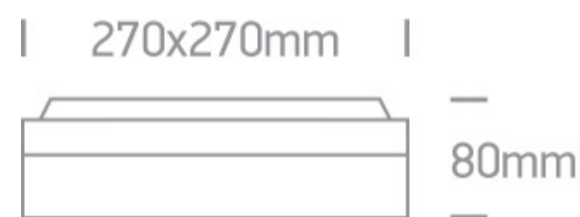

12 Wall & Ceiling>The E27 Outdoor Plafo Die cast

67210/AN

2x20W E27 Die Cast, Square E27 Outdoor Plafo

Complies with standard EN60598-1 and any other specific standards

Downloads

Dimensions

Physical Specification

Item Group	12 Wall & Ceiling
Family	The E27 Outdoor Plafo Die cast
Order Code	67210/AN
Colour	Anthracite
Material	Die Cast
Shape	Rectangular
Length	270mm
Width	270mm
Height	80mm
Surface Ceiling	Yes
Surface Wall	Yes
Indoor	Yes