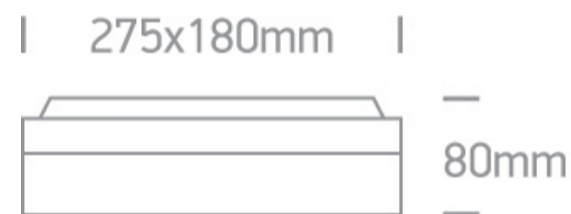

12 Wall & Ceiling>The E27 Outdoor Plafo Die cast

67208B/W

2X20W E27 Die Cast, Square E27 Outdoor Plafo

Complies with standard EN60598-1 and any other specific standards

Downloads

Dimensions

Physical Specification

Item Group	12 Wall & Ceiling
Family	The E27 Outdoor Plafo Die cast
Order Code	67208B/W
Colour	White
Material	Die Cast
Shape	Rectangular
Length	275mm
Width	180mm
Height	80mm
Surface Ceiling	Yes
Surface Wall	Yes
Indoor	Yes