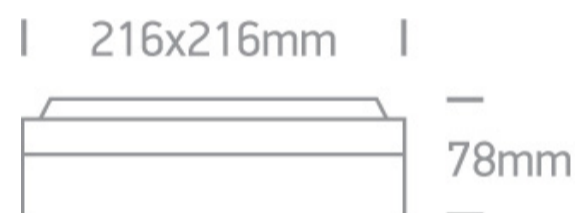

12 Wall &amp; Ceiling&gt;The E27 Outdoor Plafo Die cast

67208/G

20W E27 Die Cast, Square E27 Outdoor Plafo

Complies with standard EN60598-1 and any other specific standards

## Dimensions

## Physical Specification

Item Group	12 Wall & Ceiling
Family	The E27 Outdoor Plafo Die cast
Order Code	67208/G
Colour	Grey
Material	Die Cast
Shape	Rectangular
Length	216mm
Width	216mm
Height	78mm
Surface Ceiling	Yes
Surface Wall	Yes
Indoor	Yes