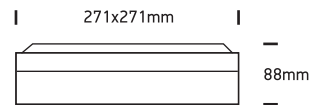

INSTALLATION MANUAL

67208, 67208B, 67210

67208: 100-240V | E27 | 20W | IP54 | Die cast

67208B: 100-240V | E27 | 2x20W | IP54 | Die cast

67210: 100-240V | E27 | 2x20W | IP54 | Die cast

one
LIGHT

Warnings:

1. Make sure that the product is installed properly before connecting to electricity.
2. Do not cover the fitting.
3. Maintenance and installation should only be carried out by a professional electrician.