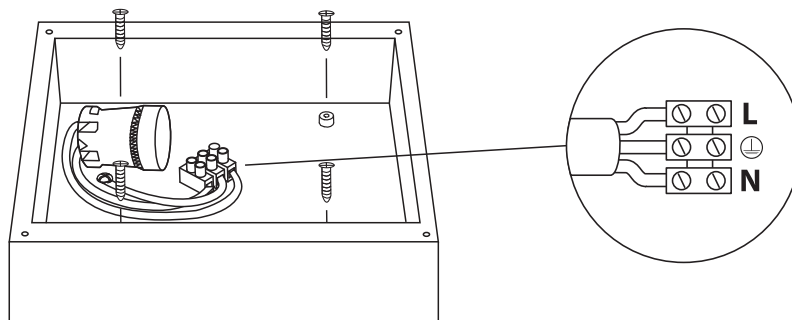

INSTALLATION MANUAL

67208, 67208B, 67210

67208: 100-240V | E27 | 20W | IP54 | Die cast

67208B: 100-240V | E27 | 2x20W | IP54 | Die cast

67210: 100-240V | E27 | 2x20W | IP54 | Die cast

one
LIGHT

Warnings:

1. Make sure that the product is installed properly before connecting to electricity.
2. Do not cover the fitting.
3. Maintenance and installation should only be carried out by a professional electrician.