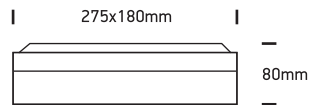

INSTALLATION MANUAL

67208, 67208B, 67210

67208: 100-240V | E27 | 20W | IP54 | Die cast

67208B: 100-240V | E27 | 2x20W | IP54 | Die cast

67210: 100-240V | E27 | 2x20W | IP54 | Die cast

one
LIGHT

Warnings:

1. Make sure that the product is installed properly before connecting to electricity.
2. Do not cover the fitting.
3. Maintenance and installation should only be carried out by a professional electrician.