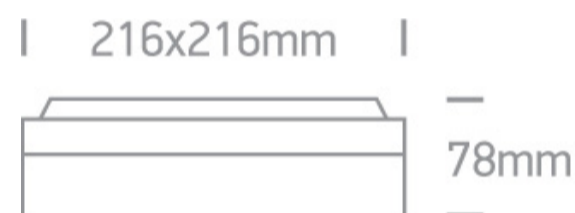

12 Wall & Ceiling>The E27 Outdoor Plafo Die cast

67208/AN

20W E27 Die Cast, Square E27 Outdoor Plafo

Complies with standard EN60598-1 and any other specific standards

Downloads

Dimensions

Physical Specification

Item Group	12 Wall & Ceiling
Family	The E27 Outdoor Plafo Die cast
Order Code	67208/AN
Colour	Anthracite
Material	Die Cast
Shape	Rectangular
Length	216mm
Width	216mm
Height	78mm
Surface Ceiling	Yes
Surface Wall	Yes
Indoor	Yes