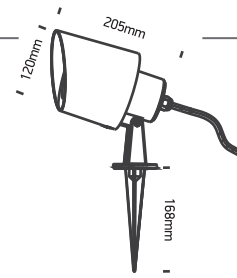

INSTALLATION MANUAL

67204G

100-240V | GU10 | 10W | IP65 | ABS + PC

Warnings:

1. Make sure that the product is installed properly before connecting to electricity.
2. Do not cover the fitting.
3. Maintenance and installation should only be carried out by a professional electrician.