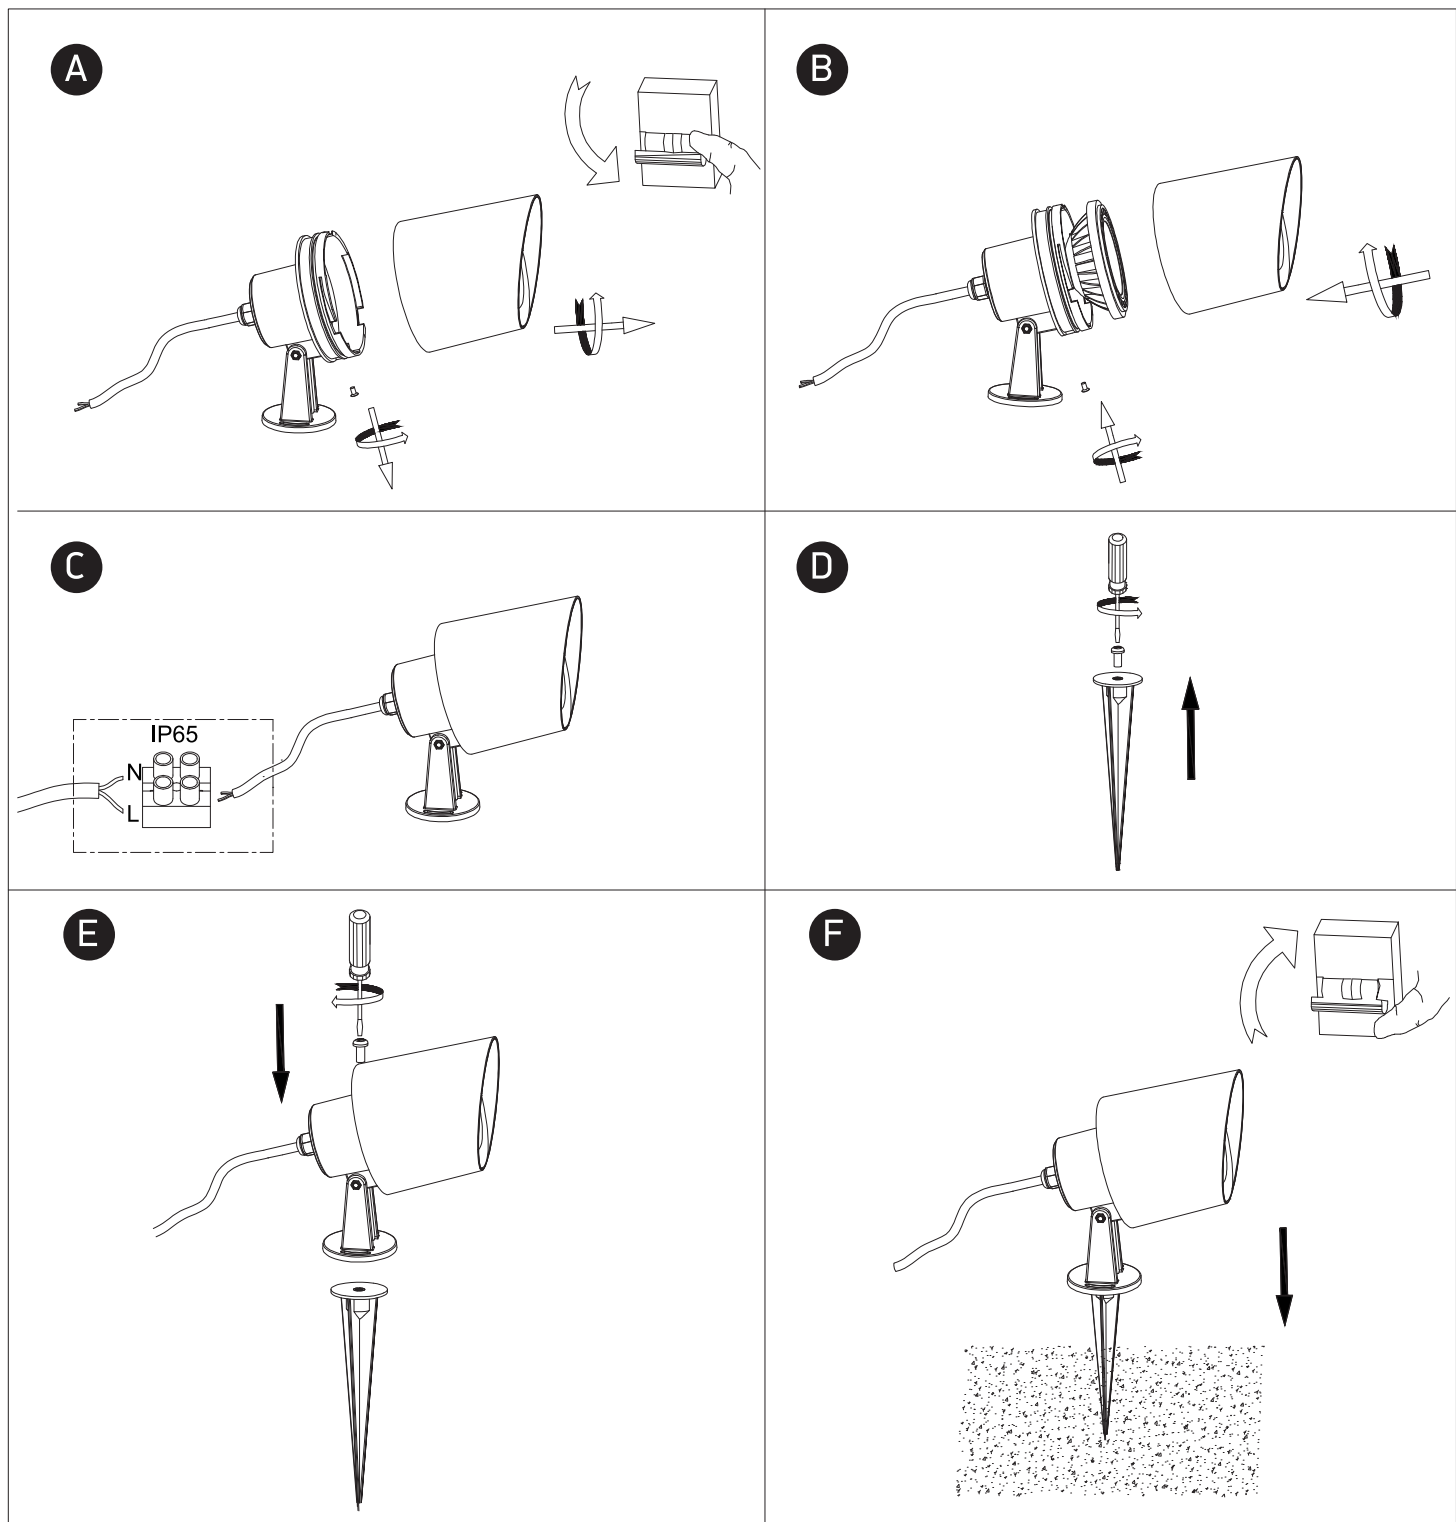

INSTALLATION MANUAL

67204G

100-240V | GU10 | 10W | IP65 | ABS + PC

Warnings:

1. Make sure that the product is installed properly before connecting to electricity.
2. Do not cover the fitting.
3. Maintenance and installation should only be carried out by a professional electrician.