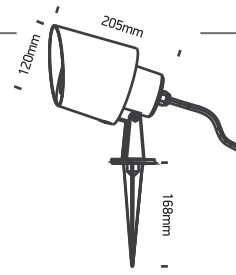

INSTALLATION MANUAL

67204E

100-240V | E27 | PAR30 | 10W | IP65 | ABS + PC

one
LIGHT

Warnings:

1. Make sure that the product is installed properly before connecting to electricity.
2. Do not cover the fitting.
3. Maintenance and installation should only be carried out by a professional electrician.