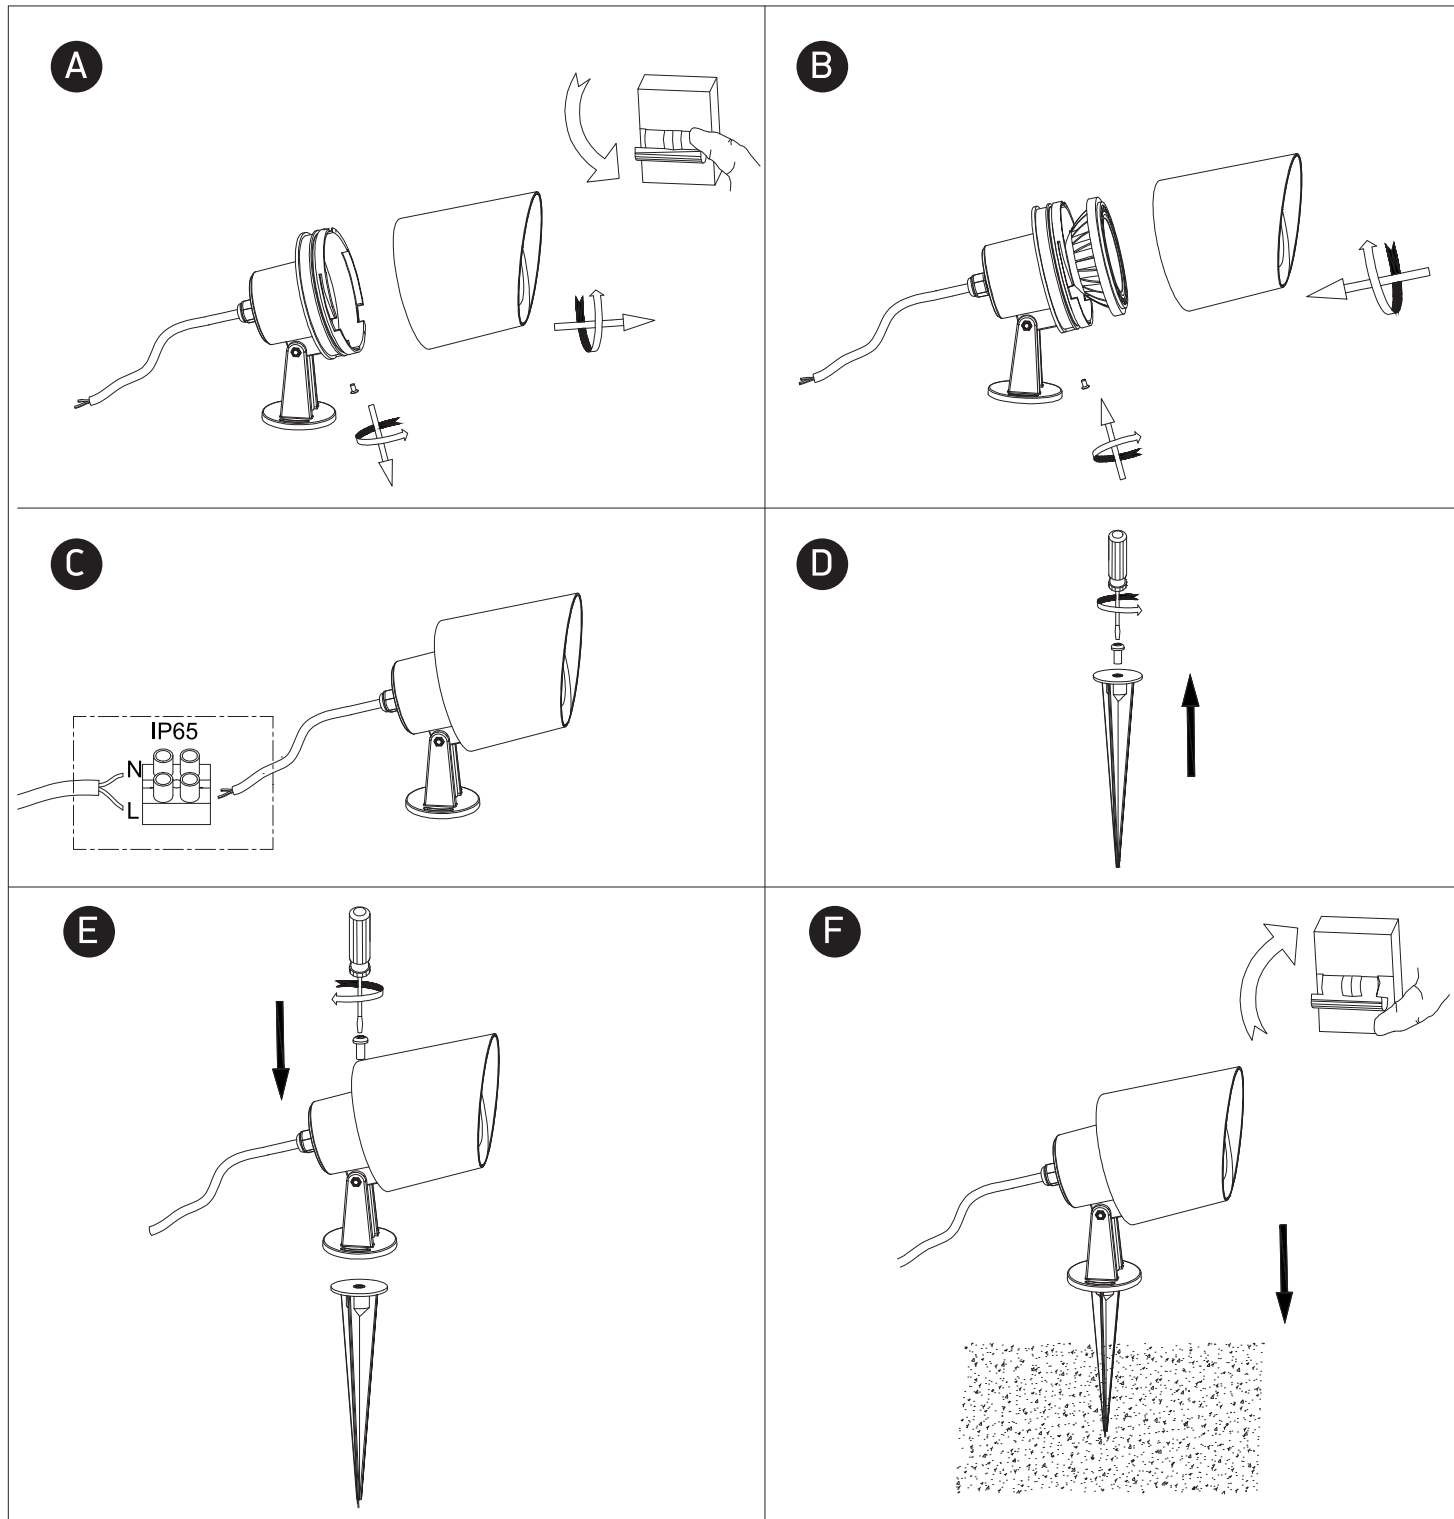

INSTALLATION MANUAL

67204E

100-240V | E27 | PAR30 | 10W | IP65 | ABS + PC

one
LIGHT

Warnings:

1. Make sure that the product is installed properly before connecting to electricity.
2. Do not cover the fitting.
3. Maintenance and installation should only be carried out by a professional electrician.