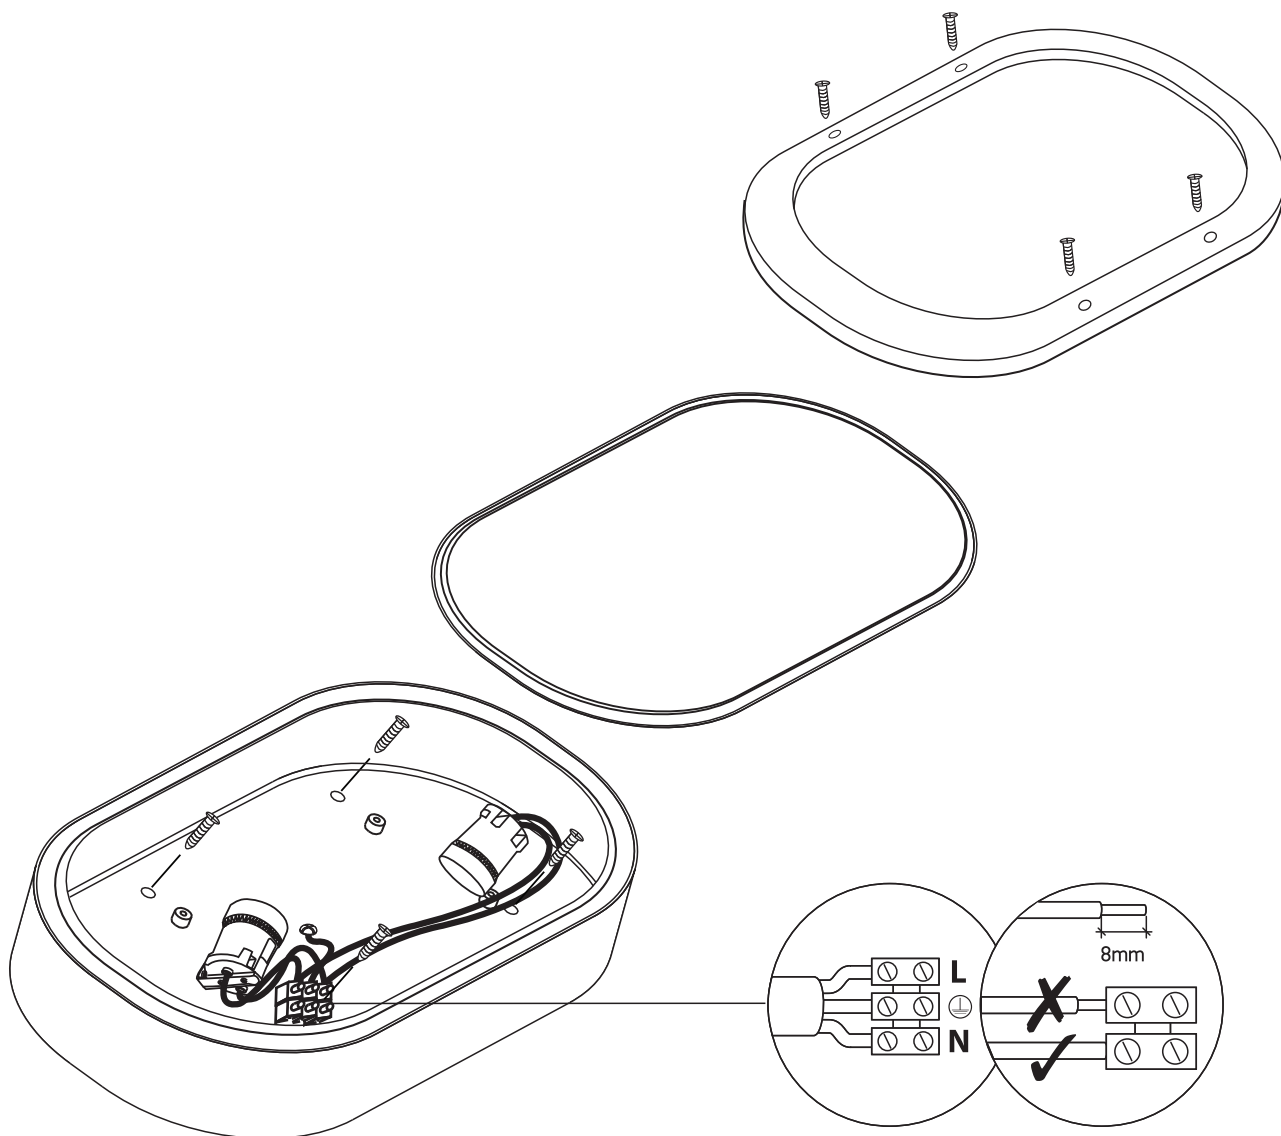

INSTALLATION MANUAL

67204B

273x181mm

80mm

one
LIGHT

100-240V | E27 | 2x20W | IP54 | Die cast

Warnings:

1. Make sure that the product is installed properly before connecting to electricity.
2. Do not cover the fitting.
3. Maintenance and installation should only be carried out by a professional electrician.