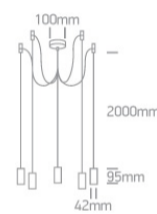

17 Pendants > E27 Pendant Tubes

63124C/B

5x20W E27 pendant.

Complies with standard EN60598-1 and any other specific standards.

Downloads

Dimensions

Gallery

Physical Specification

Material

Aluminium

Shape

Circular

Height

95mm

Diameter	42mm
Suspended Ceiling	Yes
Indoor	Yes
Adjustable	No

Electrical Characteristics