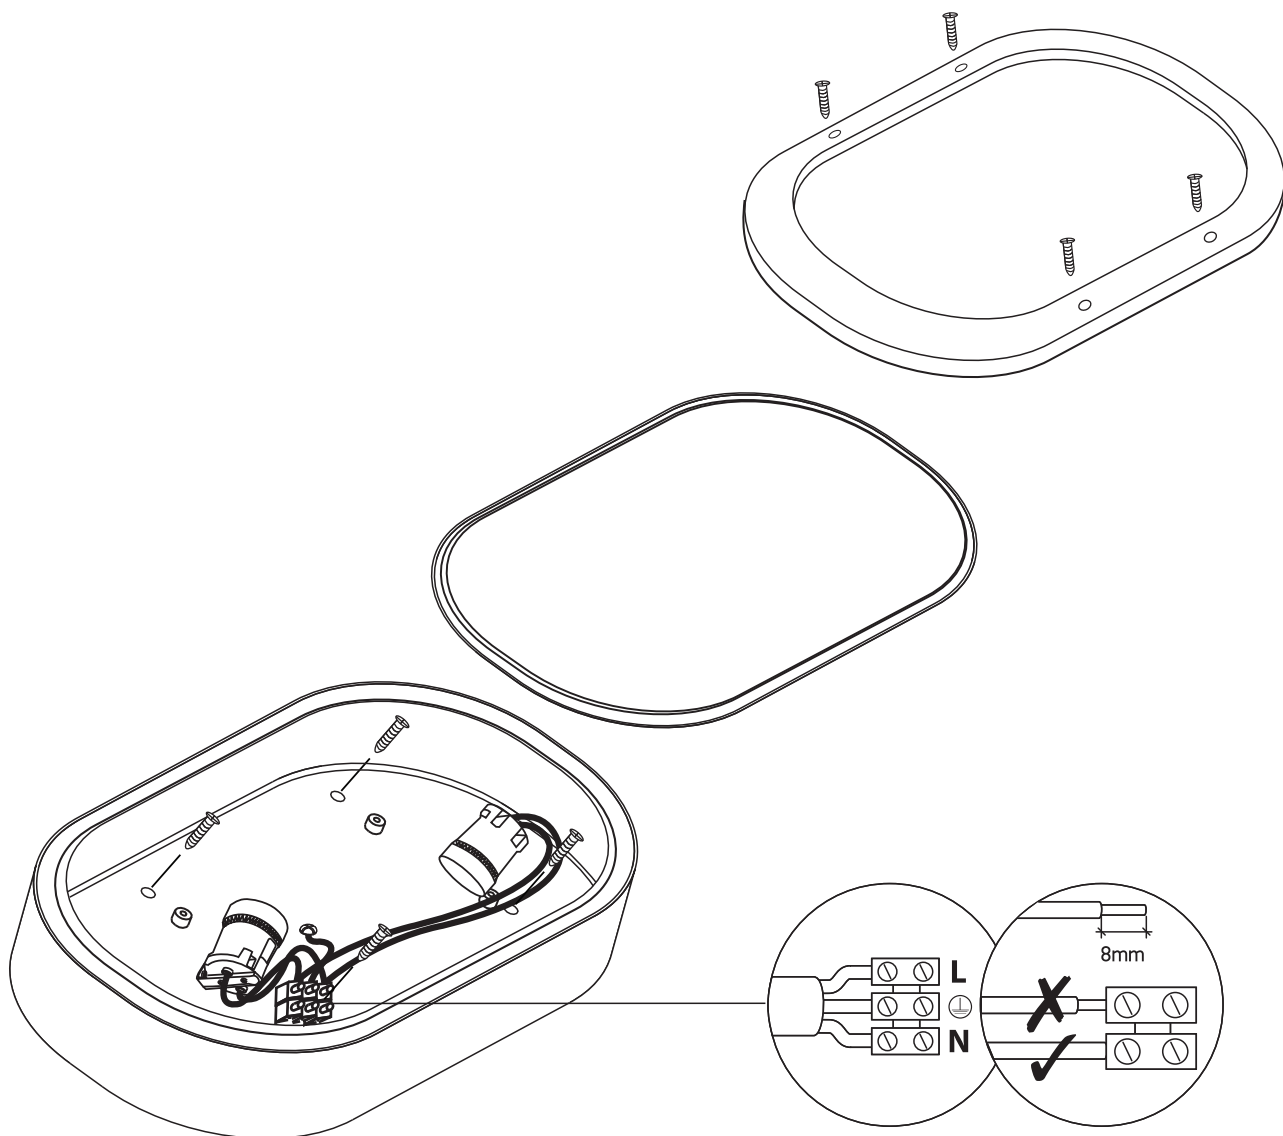

# INSTALLATION MANUAL

67204B

273x181mm

80mm

**one**  
LIGHT

100-240V | E27 | 2x20W | IP54 | Die cast