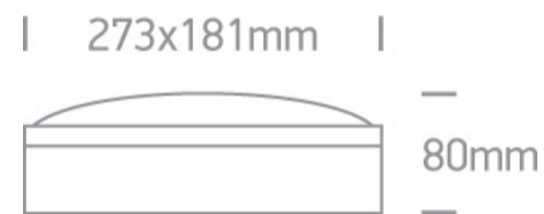

12 Wall & Ceiling>The E27 Outdoor Plafo Die cast

67204B/AN

2X20W E27 Die Cast, Round E27 Outdoor Plafo

Complies with standard EN60598-1 and any other specific standards

Downloads

Dimensions

Physical Specification

Item Group	12 Wall & Ceiling
Family	The E27 Outdoor Plafo Die cast
Order Code	67204B/AN
Colour	Anthracite
Material	Die Cast
Shape	Rectangular
Length	273mm
Width	181mm
Height	80mm
Surface Ceiling	Yes
Surface Wall	Yes
Indoor	Yes