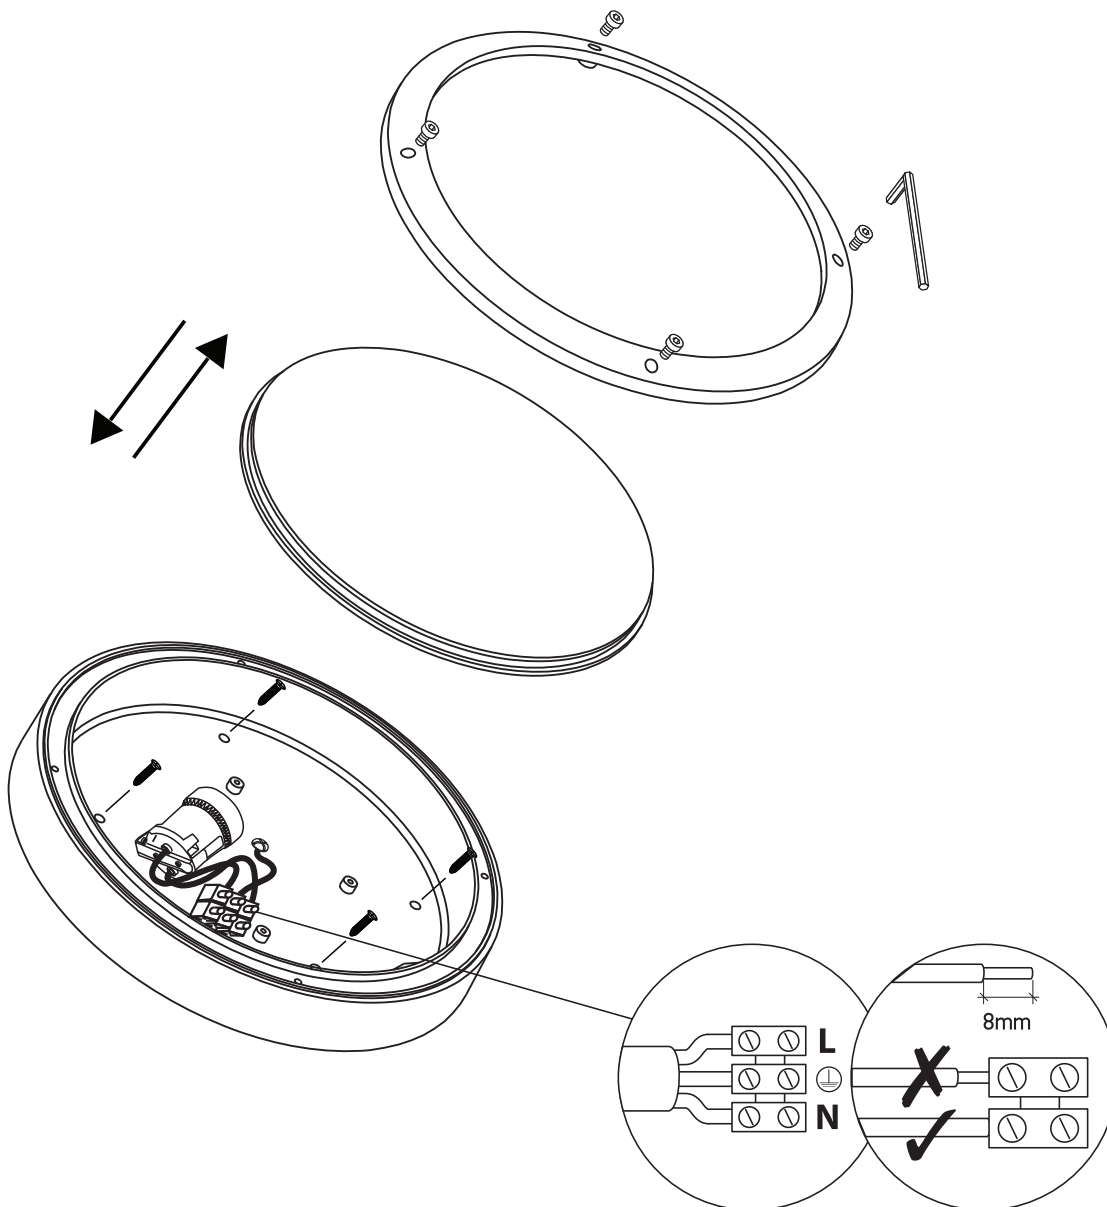

INSTALLATION MANUAL

67204

100-240V | E27 | 20W | IP54 | Die cast

Warnings:

1. Make sure that the product is installed properly before connecting to electricity.
2. Do not cover the fitting.
3. Maintenance and installation should only be carried out by a professional electrician.