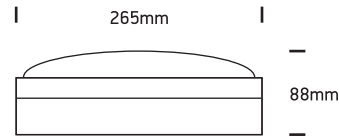

INSTALLATION MANUAL

67204

100-240V | E27 | 20W | IP54 | Die cast

Warnings:

1. Make sure that the product is installed properly before connecting to electricity.
2. Do not cover the fitting.
3. Maintenance and installation should only be carried out by a professional electrician.