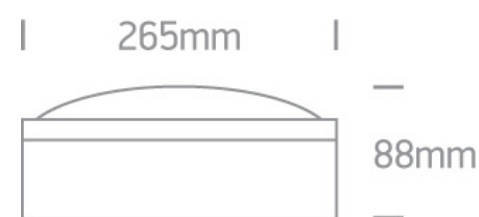

12 Wall &amp; Ceiling&gt;The E27 Outdoor Plafo Die cast

67204/B

20W E27 Die Cast, Round E27 Outdoor Plafo

Complies with standard EN60598-1 and any other specific standards

## Dimensions