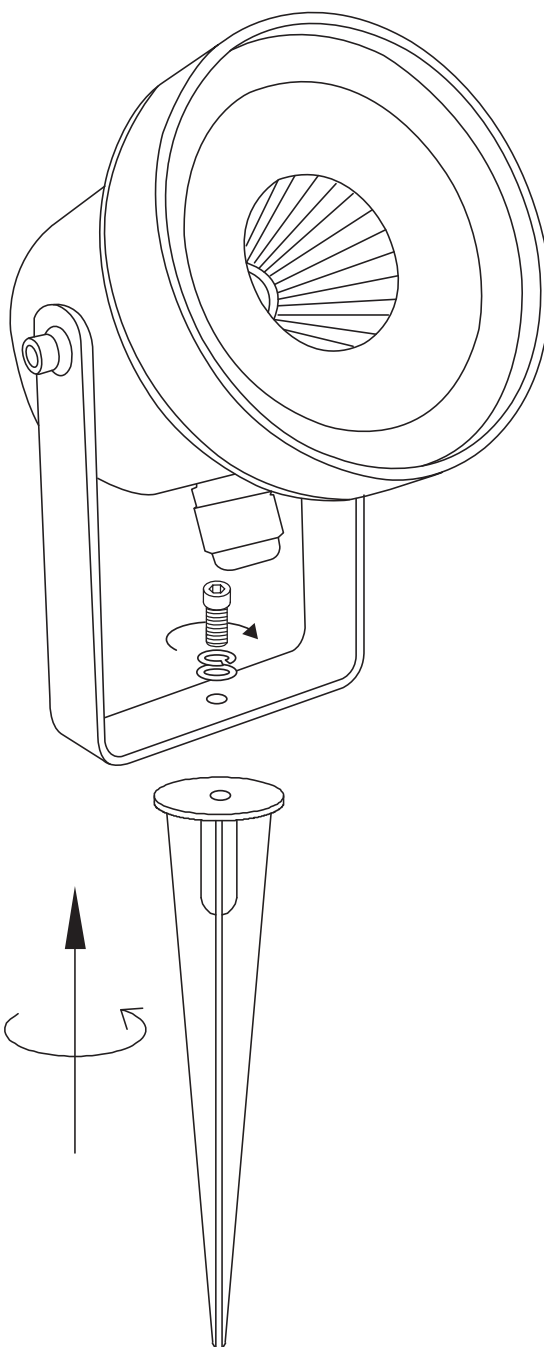

INSTALLATION MANUAL

67196C

ecolight

ADJUSTABLE

230V | 9W | IP65 | Die cast | Adjustable

Complete with driver.
Supplied with spike.

85
CRI

150cm