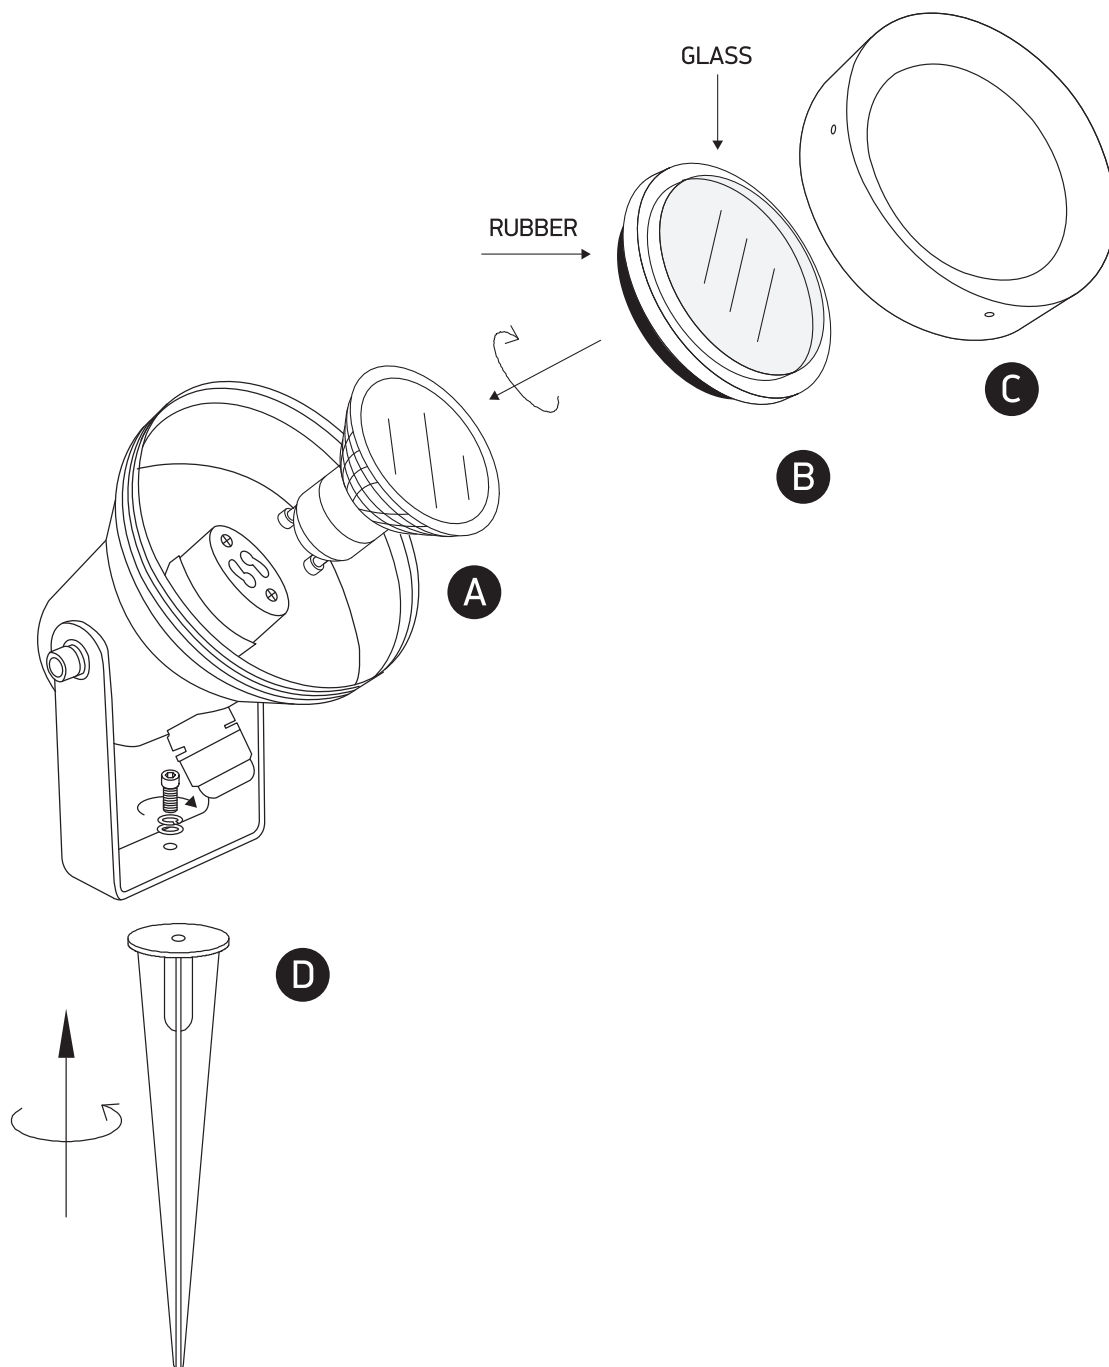

INSTALLATION MANUAL

67196BG

100-240V | 10W | MR16 | GU10 | IP65 | Die cast | Adjustable
Supplied with spike.

one
LIGHT

Warnings:

1. Make sure that the product is installed properly before connecting to electricity.
2. Do not cover the fitting.
3. Maintenance and installation should only be carried out by a professional electrician.