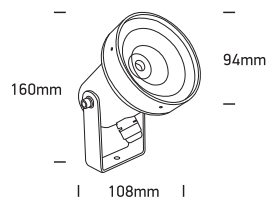

INSTALLATION MANUAL

67196BG

100-240V | 10W | MR16 | GU10 | IP65 | Die cast | Adjustable
Supplied with spike.

one
LIGHT

Warnings:

1. Make sure that the product is installed properly before connecting to electricity.
2. Do not cover the fitting.
3. Maintenance and installation should only be carried out by a professional electrician.