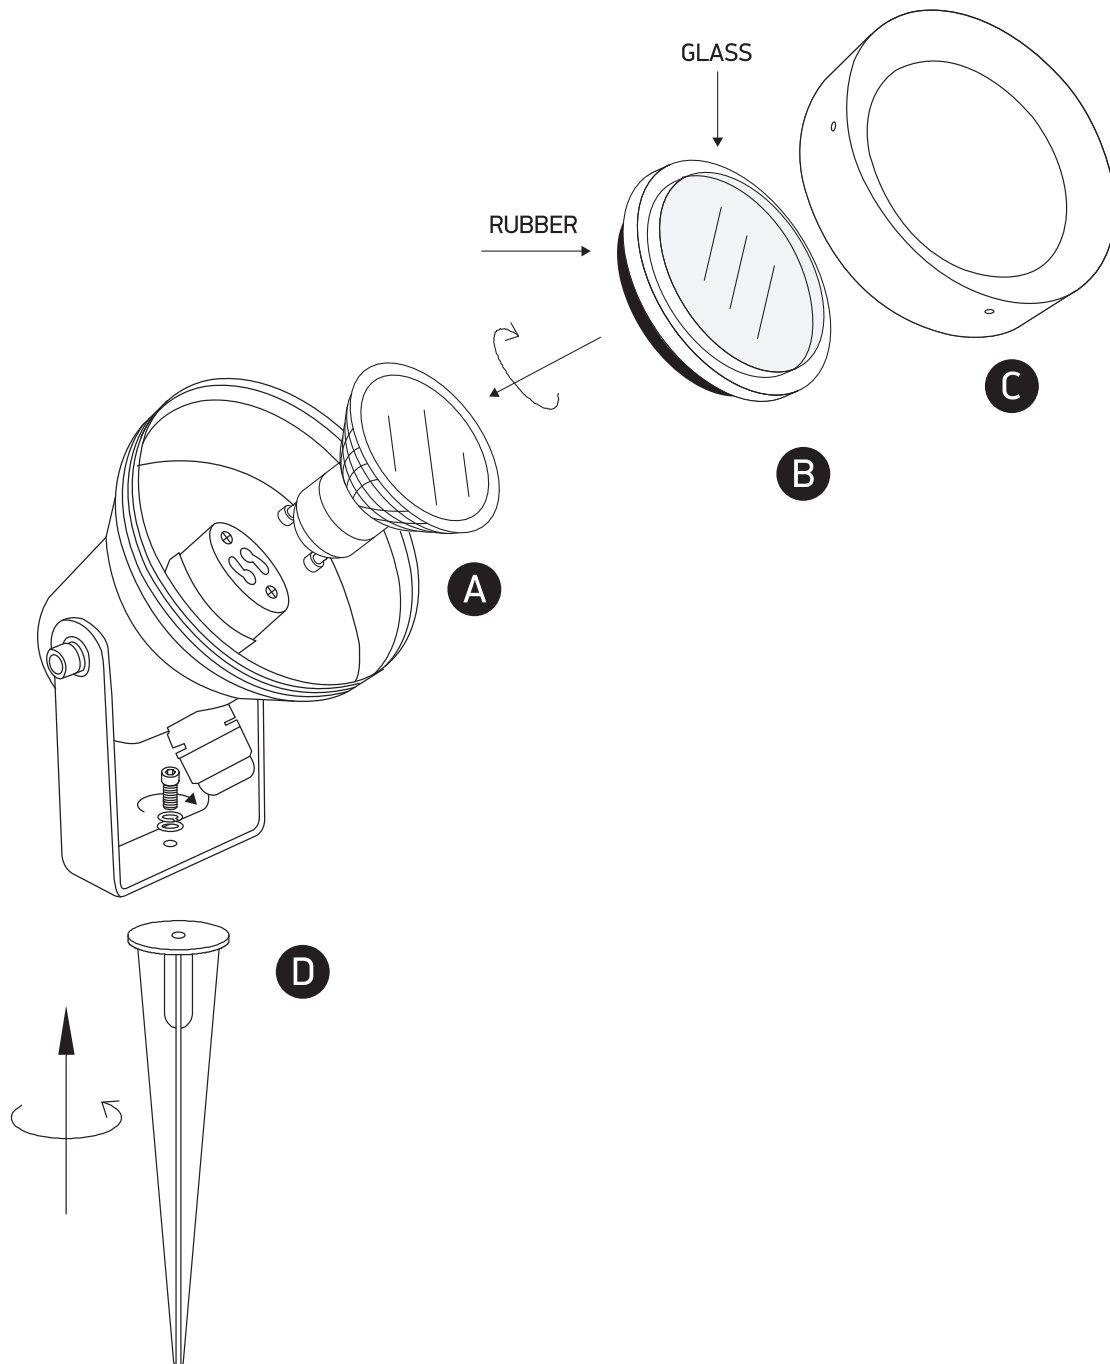

# INSTALLATION MANUAL

67196BG

100-240V | 10W | MR16 | GU10 | IP65 | Die cast | Adjustable  
Supplied with spike.