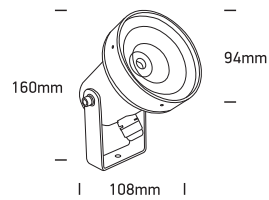

# INSTALLATION MANUAL

67196BG

100-240V | 10W | MR16 | GU10 | IP65 | Die cast | Adjustable  
Supplied with spike.