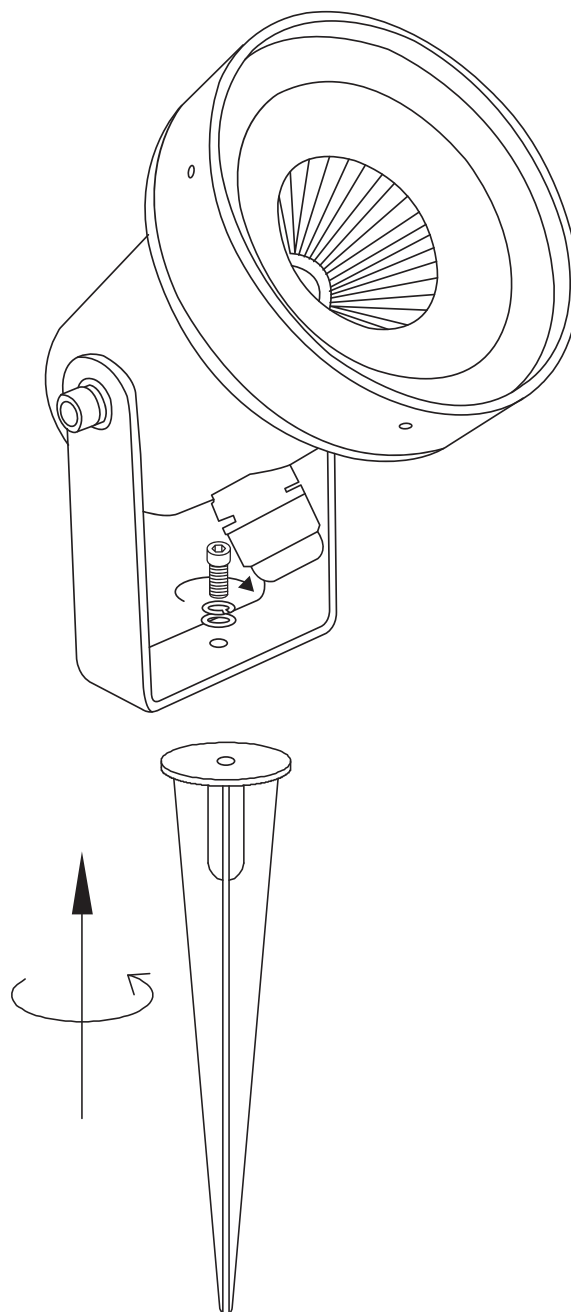

INSTALLATION MANUAL

67196B

ecolight

85
CRI

230V | COB LED | 6W | IP65 | Die cast | Adjustable
Complete with 500mA driver / Supplied with spike.

150cm

one
LIGHT

Warnings: