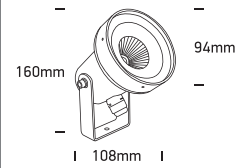

INSTALLATION MANUAL

67196B

ecolight

85
CRI

230V | COB LED | 6W | IP65 | Die cast | Adjustable
Complete with 500mA driver / Supplied with spike.

150cm

one
LIGHT

Warnings: