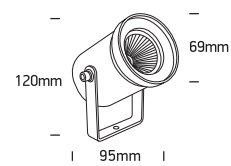

INSTALLATION MANUAL

67196A

ecolight

85
CRI

100-240V | COB LED | 3W | IP65 | Die cast | Adjustable

Complete with 350mA driver / Supplied with spike.

150cm

one
LIGHT