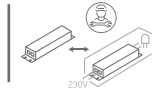

INSTALLATION MANUAL

67196A

ecolight

85
CRI

100-240V | COB LED | 3W | IP65 | Die cast | Adjustable

Complete with 350mA driver / Supplied with spike.

150cm

one
LIGHT