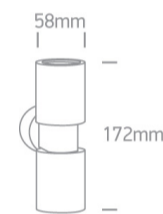

12 Wall & Ceiling > Outdoor Wall & Ceiling Spot Natural Aluminium

67160/AL

2x35W MR16 GU10 Natural Aluminium Indoor/Outdoor Wall Lights.

Complies with standard EN60598-1 and any other specific standards.

Downloads

Dimensions

Physical Specification

Item Group	12 Wall & Ceiling
Family	Outdoor Wall & Ceiling Spot Natural Aluminium
Order Code	67160/AL
Colour	Aluminium
Material	Natural Aluminium
Shape	Circular
Surface Wall	Yes
Indoor	Yes
Outdoor	Yes
Adjustable	No