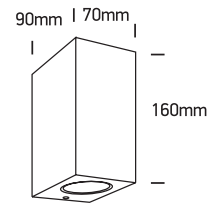

INSTALLATION MANUAL

67142K

one
LIGHT

100-240V | MR16 | GU10 | 2x6W | IP65 | ABS + PC

Warnings:

1. Make sure that the product is installed properly before connecting to electricity.
2. Do not cover the fitting.
3. Maintenance and installation should only be carried out by a professional electrician.