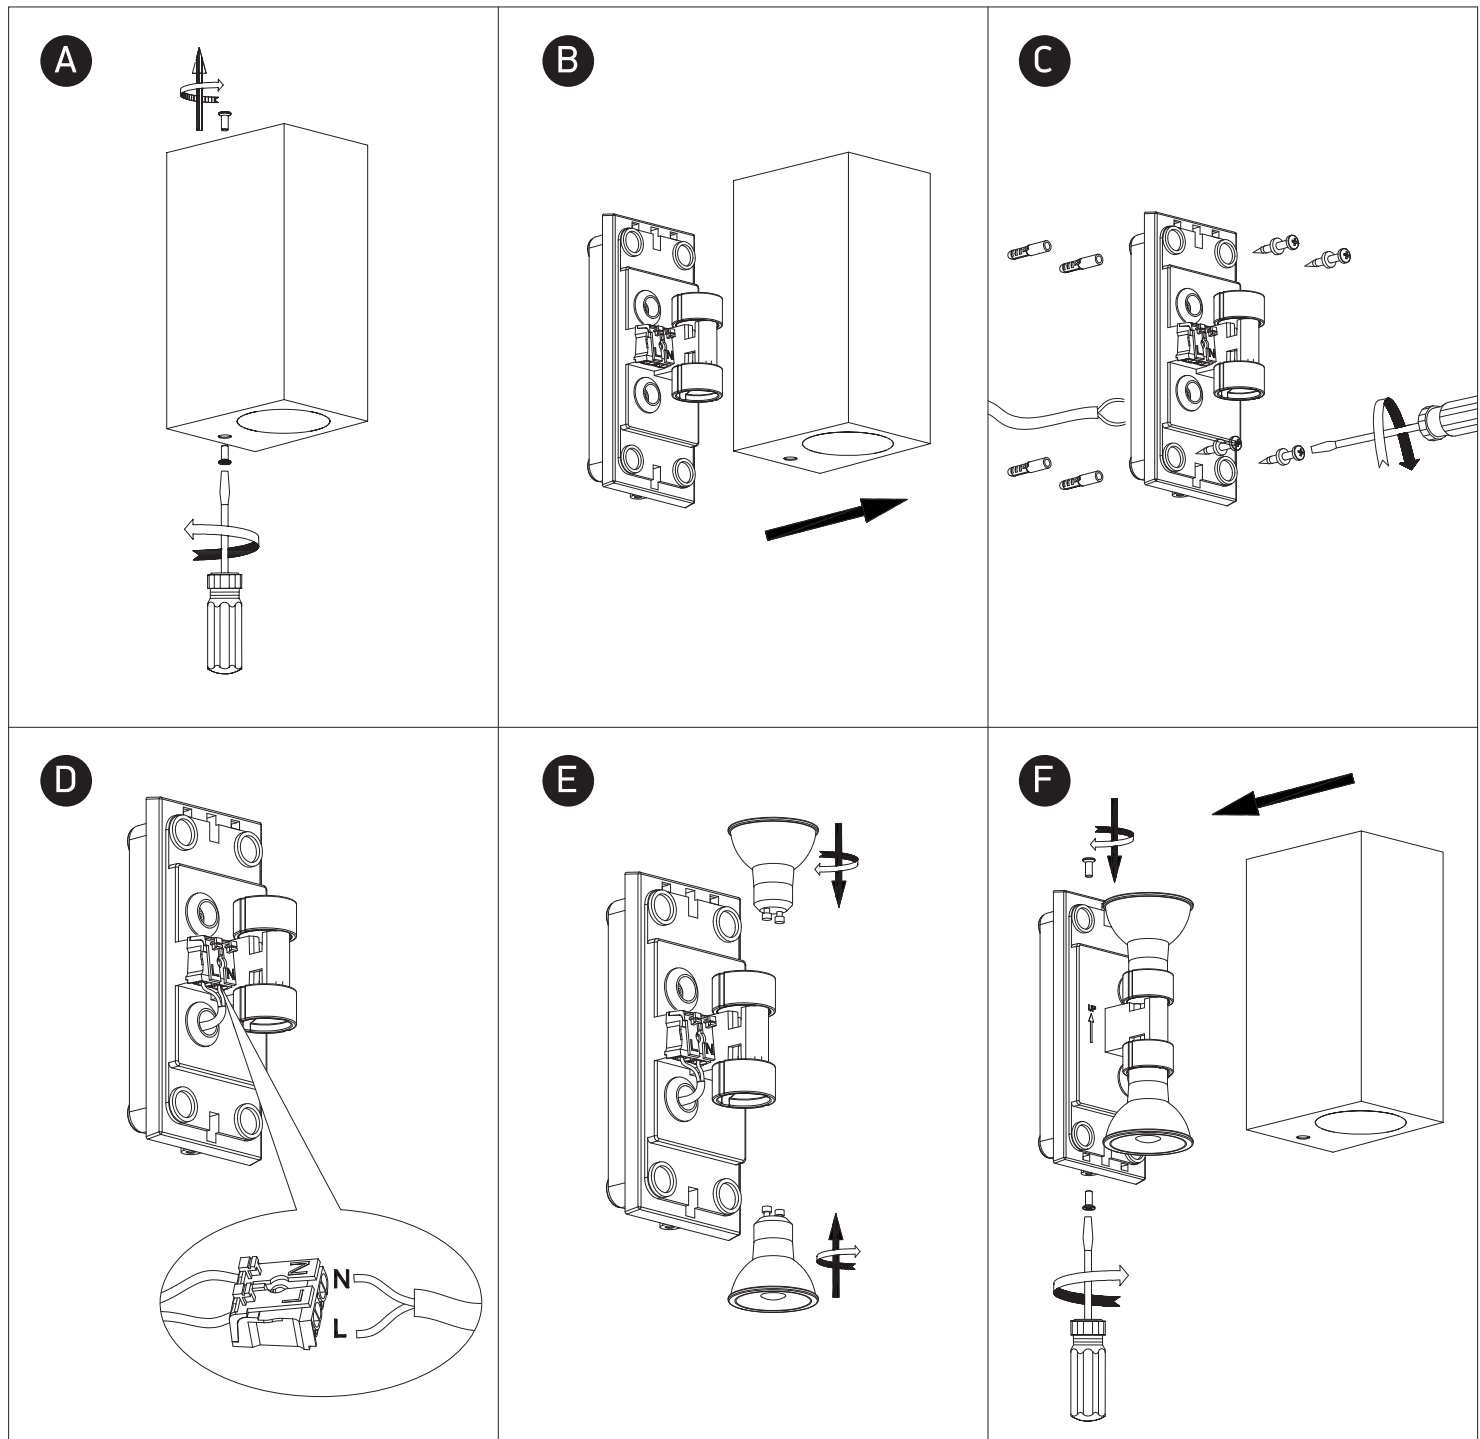

INSTALLATION MANUAL

67142K

one
LIGHT

100-240V | MR16 | GU10 | 2x6W | IP65 | ABS + PC

Warnings:

1. Make sure that the product is installed properly before connecting to electricity.
2. Do not cover the fitting.
3. Maintenance and installation should only be carried out by a professional electrician.