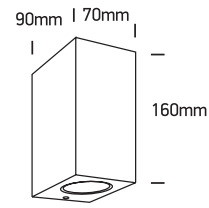

# INSTALLATION MANUAL

67142K

100-240V | MR16 | GU10 | 2x6W | IP65 | ABS + PC