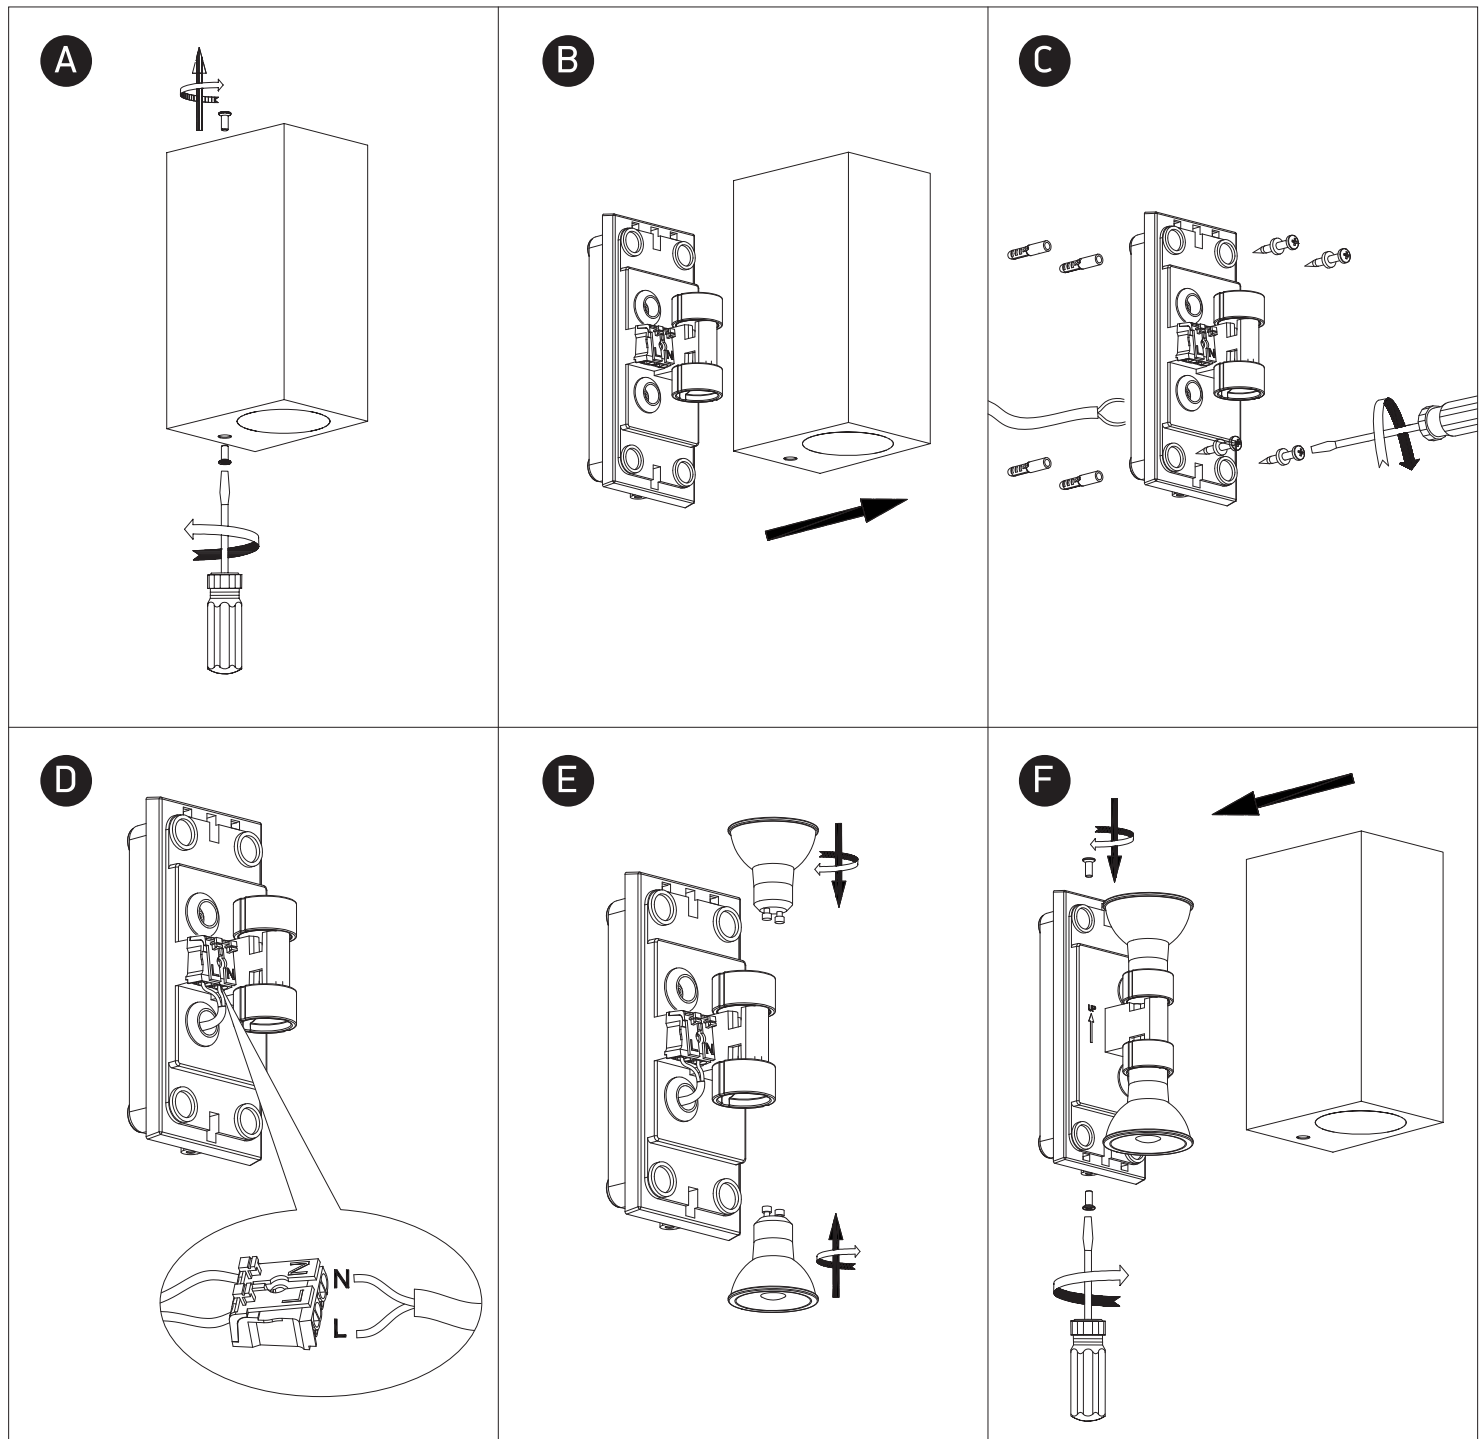

# INSTALLATION MANUAL

67142K

100-240V | MR16 | GU10 | 2x6W | IP65 | ABS + PC

## Warnings:

1. Make sure that the product is installed properly before connecting to electricity.
2. Do not cover the fitting.
3. Maintenance and installation should only be carried out by a professional electrician.