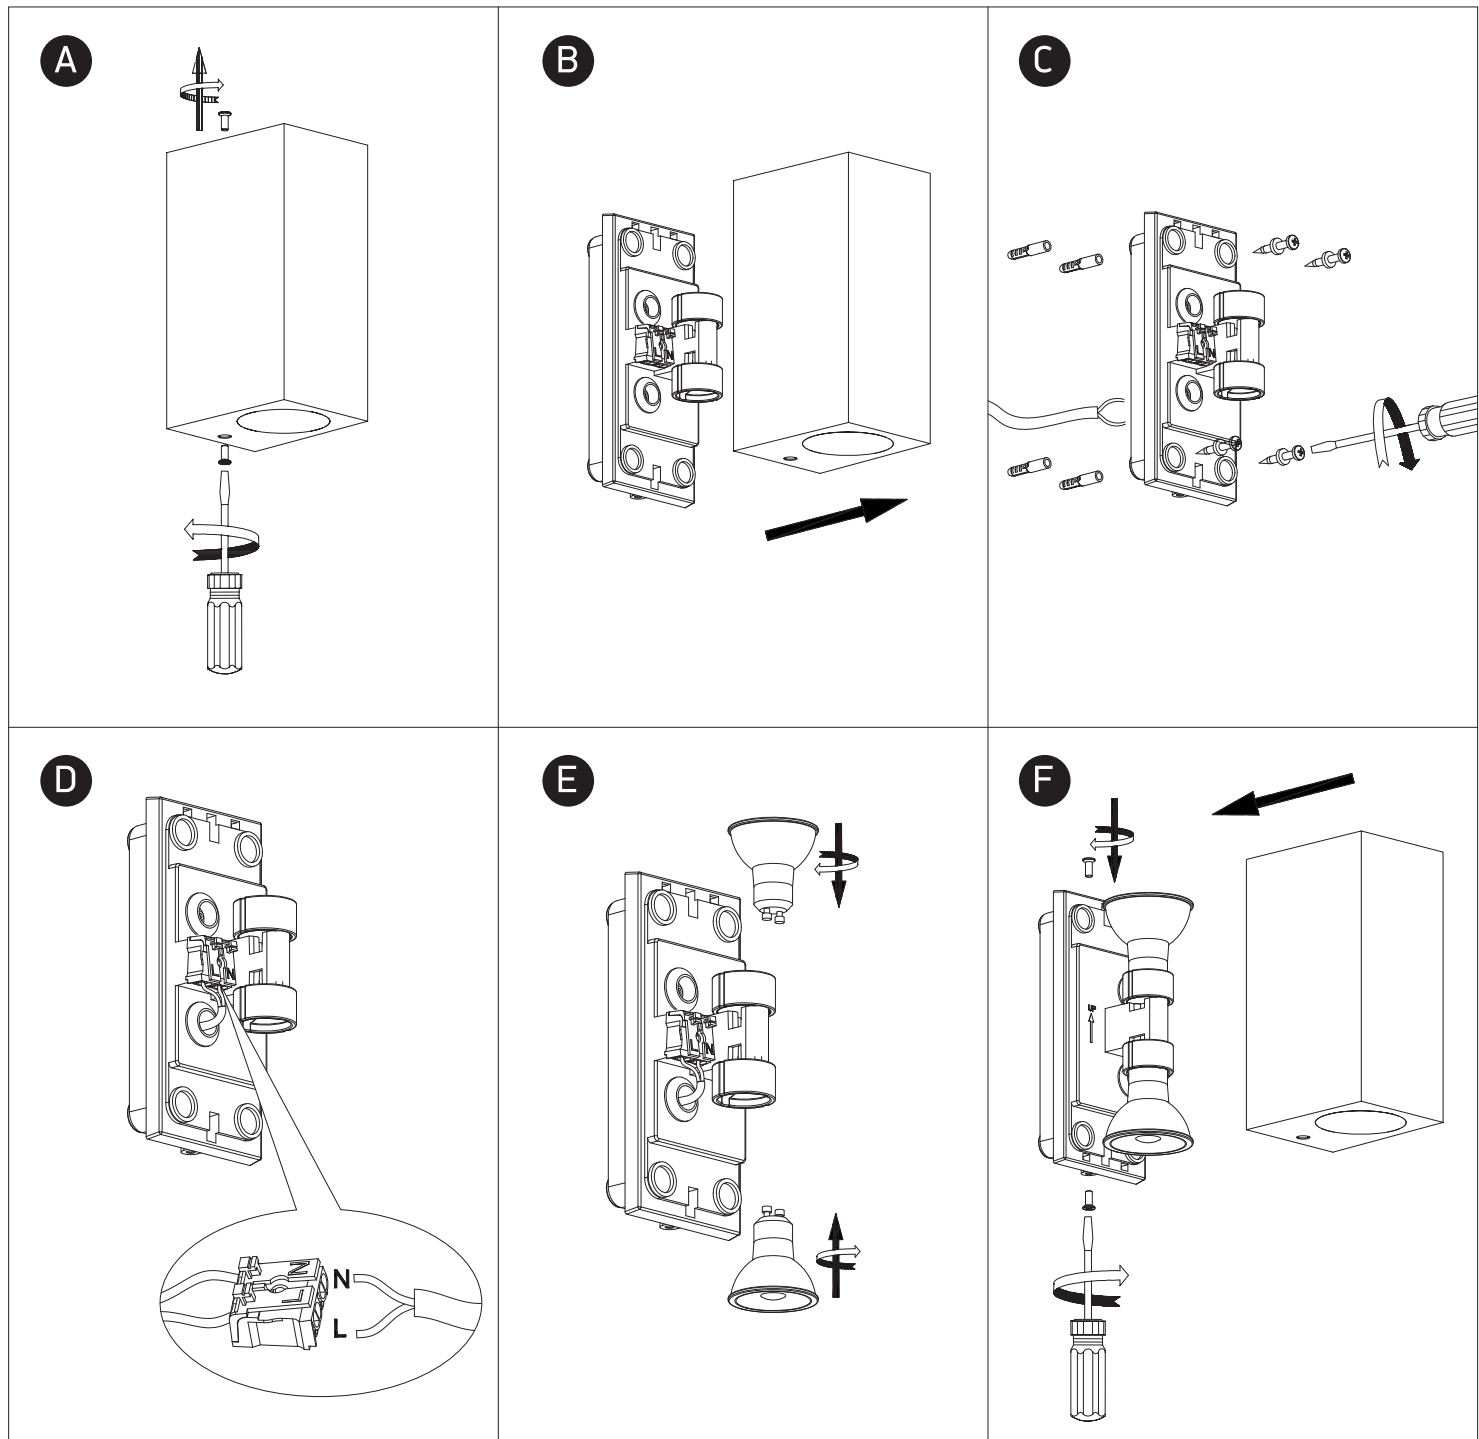

INSTALLATION MANUAL

67142K

100-240V | MR16 | GU10 | 2x6W | IP65 | ABS + PC

Warnings:

1. Make sure that the product is installed properly before connecting to electricity.
2. Do not cover the fitting.
3. Maintenance and installation should only be carried out by a professional electrician.