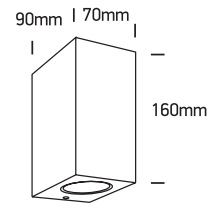

INSTALLATION MANUAL

67142K

100-240V | MR16 | GU10 | 2x6W | IP65 | ABS + PC

Warnings:

1. Make sure that the product is installed properly before connecting to electricity.
2. Do not cover the fitting.
3. Maintenance and installation should only be carried out by a professional electrician.