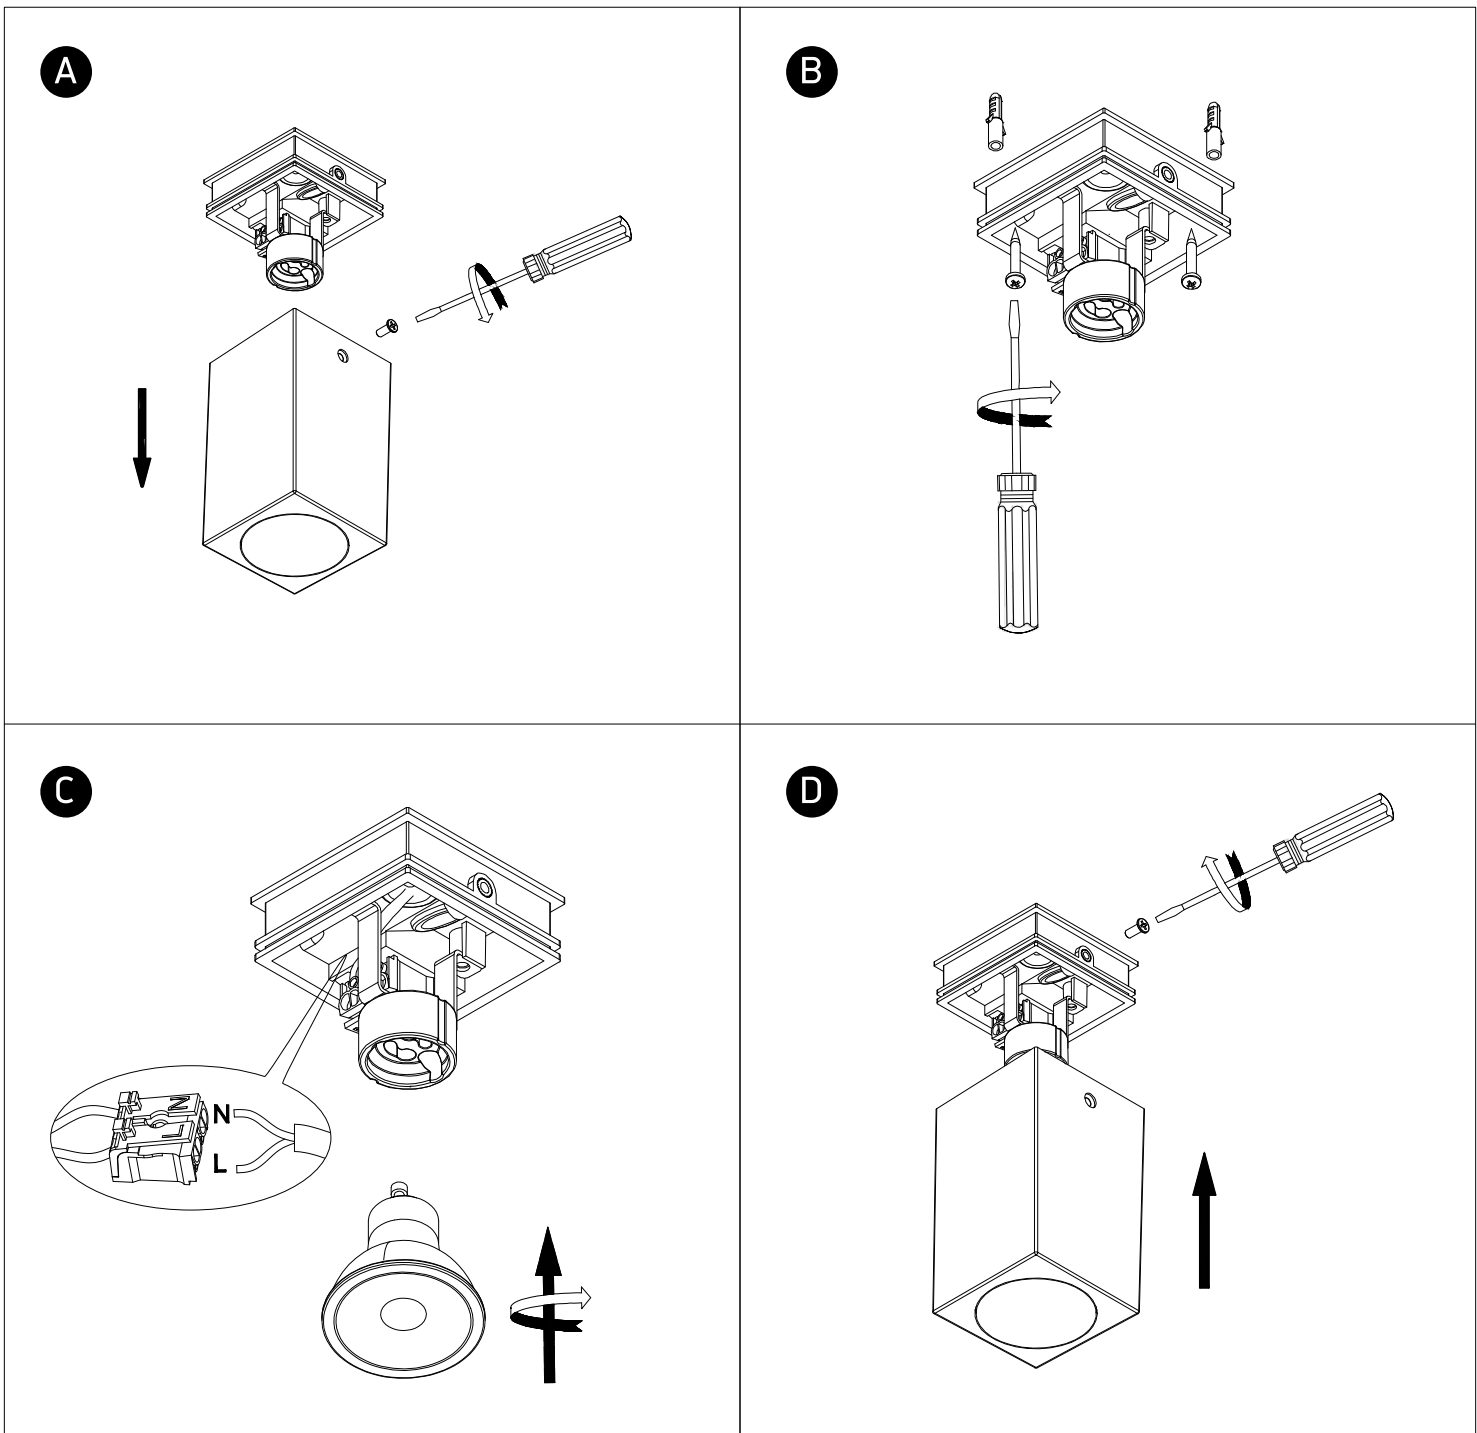

INSTALLATION MANUAL

67142D

100-240V | MR16 | GU10 | 6W | IP65 | ABS + PC

Warnings:

1. Make sure that the product is installed properly before connecting to electricity.
2. Do not cover the fitting.
3. Maintenance and installation should only be carried out by a professional electrician.