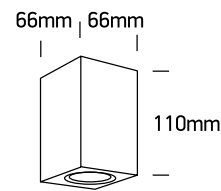

INSTALLATION MANUAL

67142D

100-240V | MR16 | GU10 | 6W | IP65 | ABS + PC

Warnings:

1. Make sure that the product is installed properly before connecting to electricity.
2. Do not cover the fitting.
3. Maintenance and installation should only be carried out by a professional electrician.