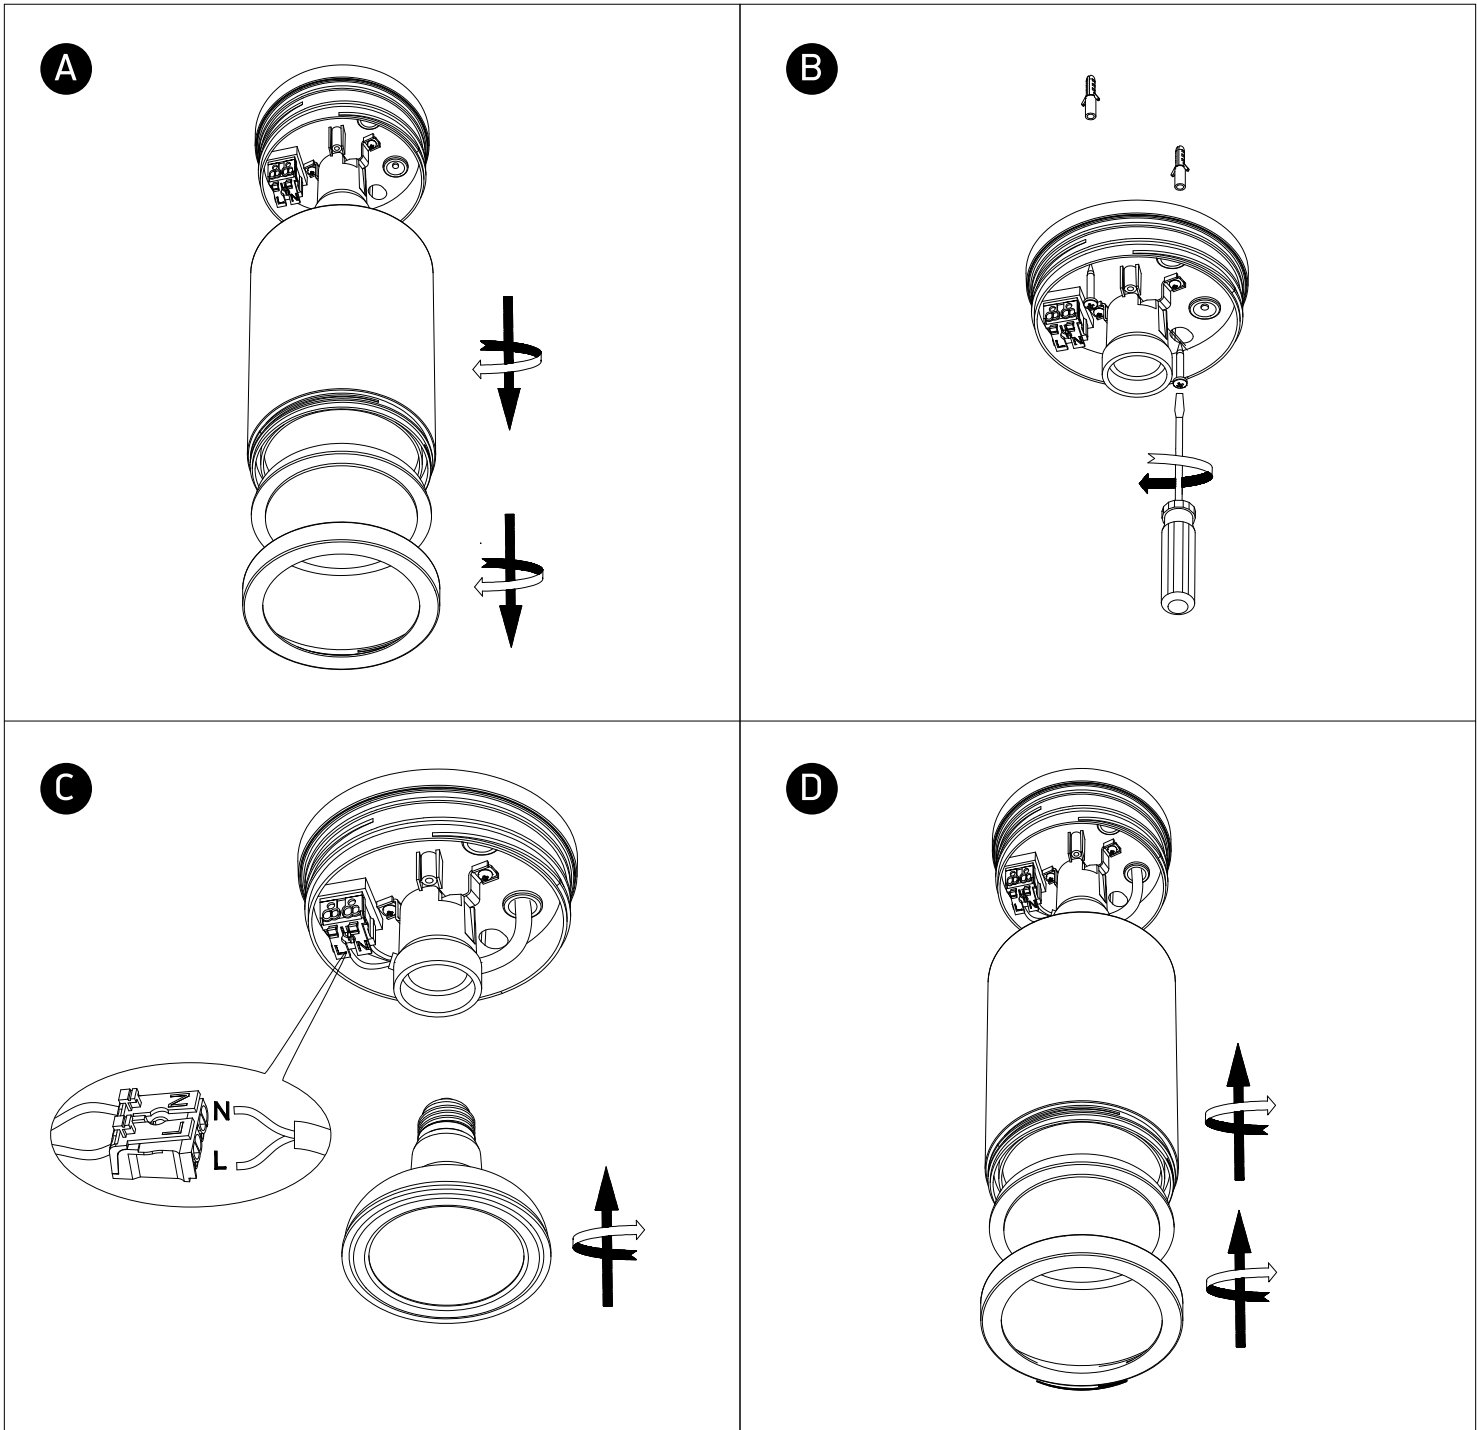

INSTALLATION MANUAL

67142C

100-240V | PAR30 | E27 | 10W | IP65 | ABS + PC

Warnings:

1. Make sure that the product is installed properly before connecting to electricity.
2. Do not cover the fitting.
3. Maintenance and installation should only be carried out by a professional electrician.