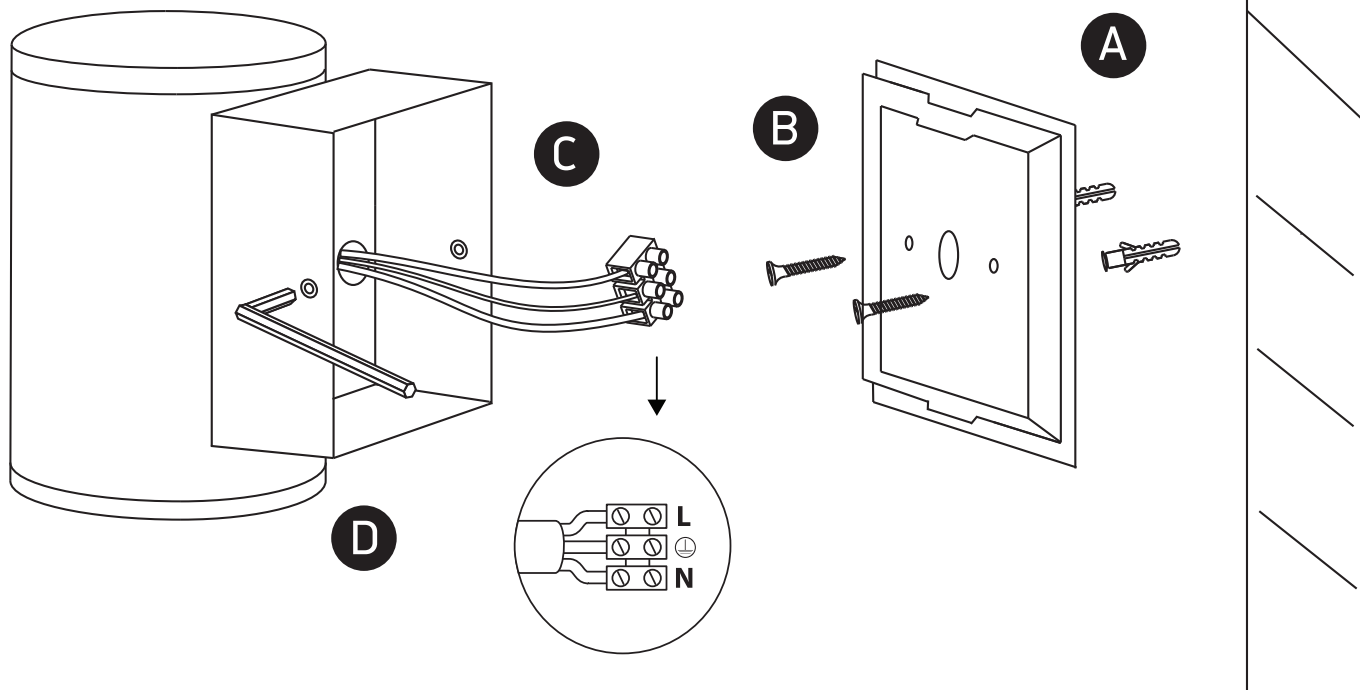

INSTALLATION MANUAL

67138EL

ecolight

80
CRI

230V | COB LED | 20W | IP65 | Die cast
AC LED.

Warnings:

1. Make sure that the product is installed properly before connecting to electricity.
2. Do not cover the fitting.
3. Maintenance and installation should only be carried out by a professional electrician.