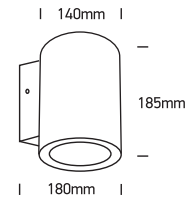

INSTALLATION MANUAL

67138EL

ecolight

80
CRI

230V | COB LED | 20W | IP65 | Die cast
AC LED.

Warnings:

1. Make sure that the product is installed properly before connecting to electricity.
2. Do not cover the fitting.
3. Maintenance and installation should only be carried out by a professional electrician.