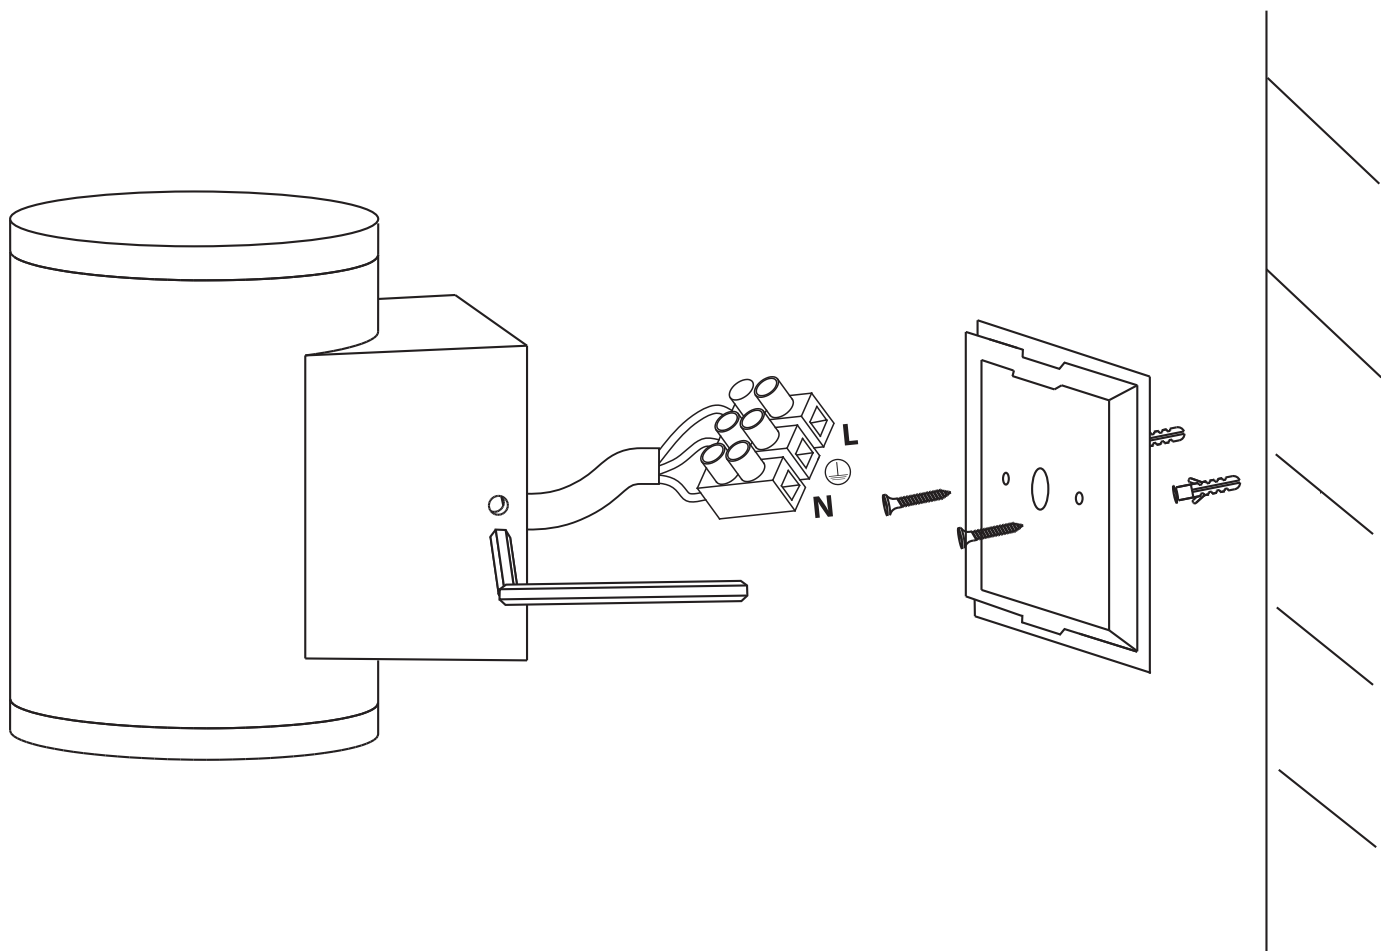

INSTALLATION MANUAL

67138E

ecolight

100-240V | COB LED | 6W | IP54 | Die cast
Complete with 500mA driver.

**80
CRI**

Warnings:

1. Make sure that the product is installed properly before connecting to electricity.
2. Do not cover the fitting.
3. Maintenance and installation should only be carried out by a professional electrician.