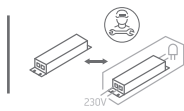

INSTALLATION MANUAL

67138E

ecolight

100-240V | COB LED | 6W | IP54 | Die cast
Complete with 500mA driver.

**80
CRI**

Warnings:

1. Make sure that the product is installed properly before connecting to electricity.
2. Do not cover the fitting.
3. Maintenance and installation should only be carried out by a professional electrician.