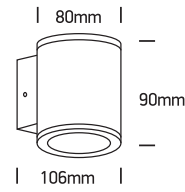

INSTALLATION MANUAL

67138E

ecolight

100-240V | COB LED | 6W | IP54 | Die cast
Complete with 500mA driver.

**80
CRI**

Warnings:

1. Make sure that the product is installed properly before connecting to electricity.
2. Do not cover the fitting.
3. Maintenance and installation should only be carried out by a professional electrician.