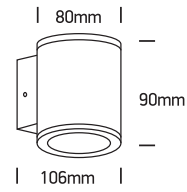

# INSTALLATION MANUAL

67138E

**ecolight**

100-240V | COB LED | 6W | IP54 | Die cast  
Complete with 500mA driver.

80  
CRI