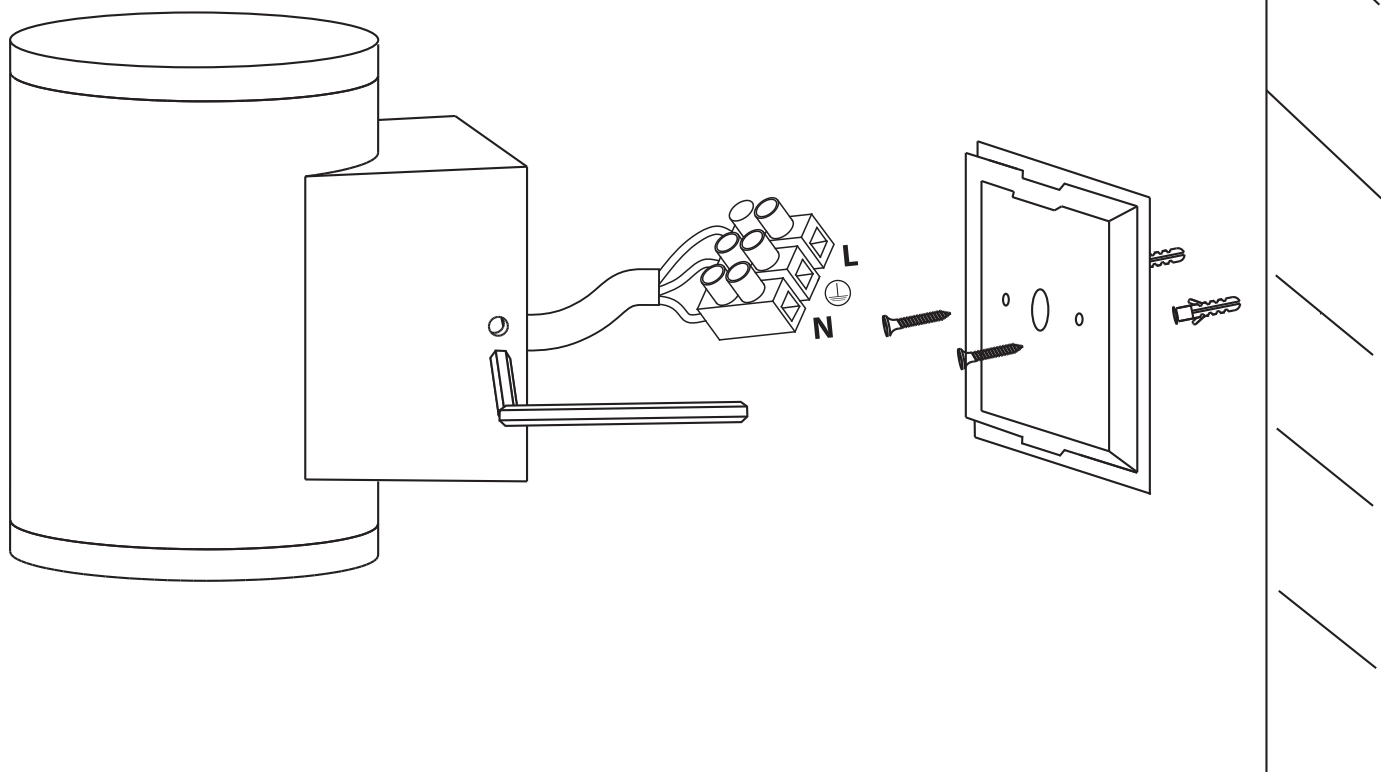

# INSTALLATION MANUAL

67138E

**ecolight**

100-240V | COB LED | 6W | IP54 | Die cast  
Complete with 500mA driver.

80  
CRI