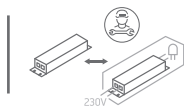

# INSTALLATION MANUAL

67138E

**ecolight**

100-240V | COB LED | 6W | IP54 | Die cast  
Complete with 500mA driver.

80  
CRI