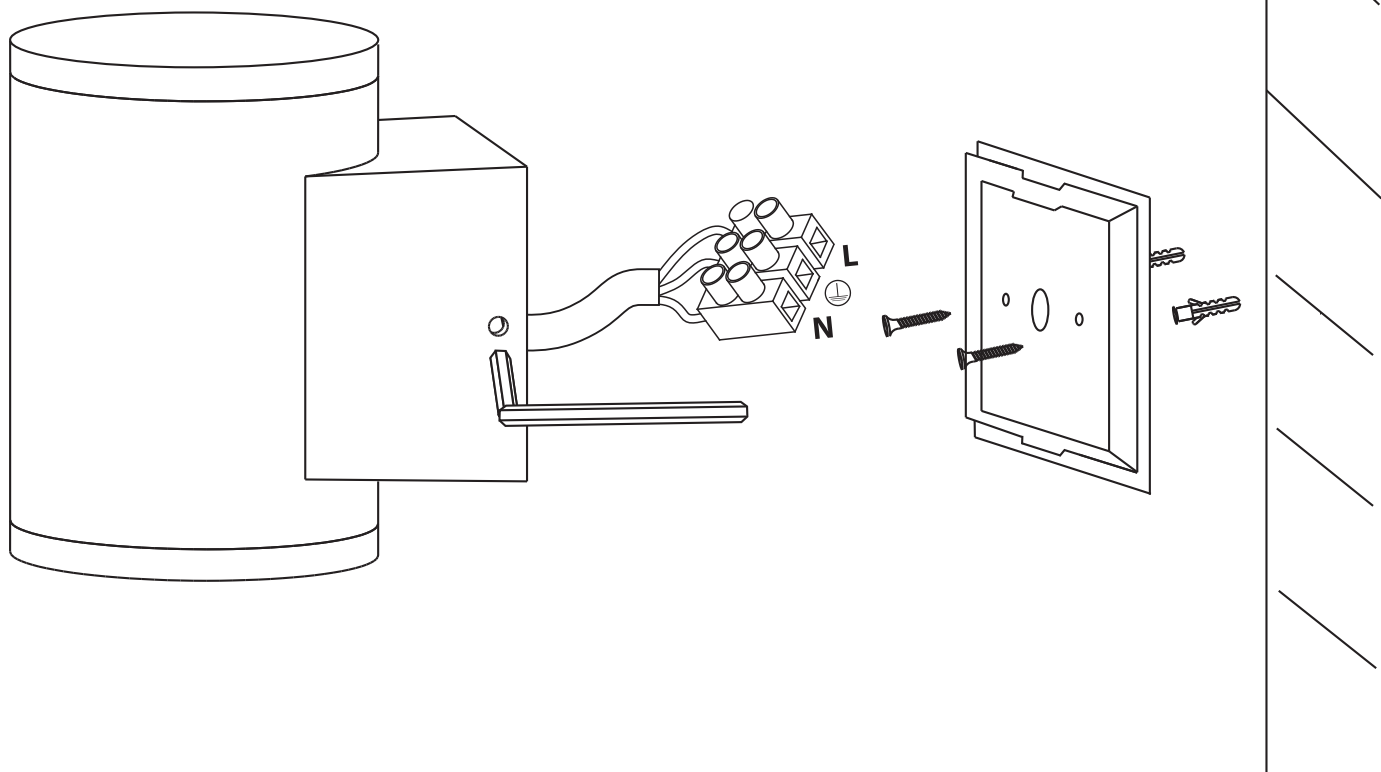

# INSTALLATION MANUAL

67138E

**ecolight**

100-240V | COB LED | 6W | IP54 | Die cast  
Complete with 500mA driver.

**80  
CRI**