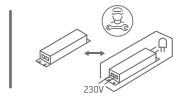

INSTALLATION MANUAL

67138D

ecolight

CE

RoHS
COMPLIANT

NOT
DIMMABLE

80x80mm

107mm

100-240V | 6W | IP54 | Die cast
Complete with 500mA driver.

80
CRI

one
LIGHT

A

B

C

Warnings:

1. Make sure that the product is installed properly before connecting to electricity.
2. Do not cover the fitting.
3. Maintenance and installation should only be carried out by a professional electrician.