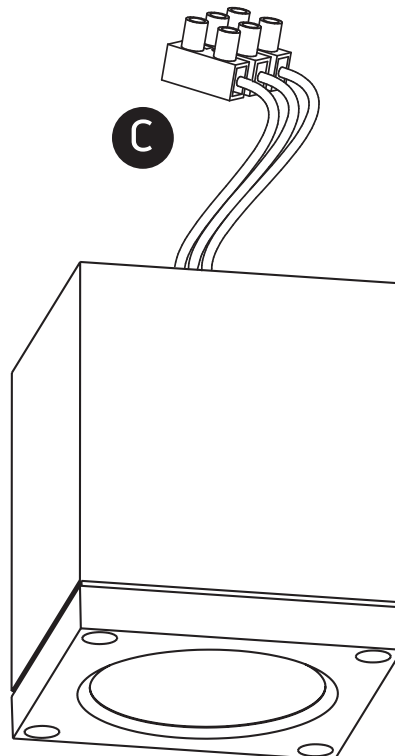

INSTALLATION MANUAL

67138D

ecolight

CE

RoHS
COMPLIANT

NOT
DIMMABLE

80x80mm

107mm

100-240V | 6W | IP54 | Die cast
Complete with 500mA driver.

80
CRI

one
LIGHT

A

B

C

Warnings:

1. Make sure that the product is installed properly before connecting to electricity.
2. Do not cover the fitting.
3. Maintenance and installation should only be carried out by a professional electrician.