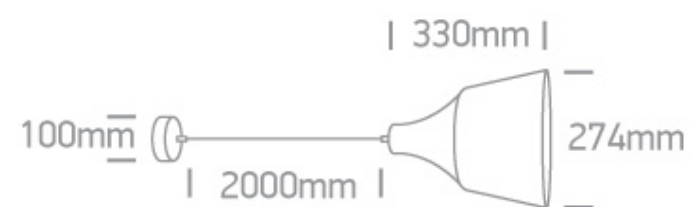

17 Pendants > Retro Pendants

63072/CU

20W E27 pendant with shade.

Complies with standard EN60598-1 and any other specific standards.

Downloads

Dimensions

Physical Specification

Item Group	17 Pendants
Family	Retro Pendants
Order Code	63072/CU
Colour	Copper
Material	Aluminium
Shape	Circular
Height	330mm
Diameter	274mm
Suspended Ceiling	Yes
Indoor	Yes
Adjustable	No

Gear	No
Fitting + Driver	
Input Voltage	100-240V
50 Hz	Yes
60 Hz	Yes
Safety Class	
Power(Watts)	20W
IP Rating	IP20
Light Source	Replaceable lamp
Lamp Holder	E27
Number of Lamps	1
Dimmable	N/A
F Mark	

Illumination Data