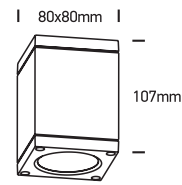

INSTALLATION MANUAL

67138D

ecolight

CE

RoHS
COMPLIANT

NOT
DIMMABLE

100-240V | 6W | IP54 | Die cast
Complete with 500mA driver.

80
CRI