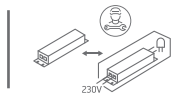

INSTALLATION MANUAL

67138D

ecolight

CE

RoHS
COMPLIANT

NOT
DIMMABLE

100-240V | 6W | IP54 | Die cast
Complete with 500mA driver.

80
CRI

one
LIGHT

A

B

C

Warnings:

1. Make sure that the product is installed properly before connecting to electricity.
2. Do not cover the fitting.
3. Maintenance and installation should only be carried out by a professional electrician.