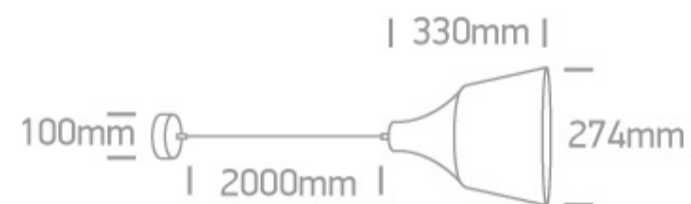

17 Pendants > Retro Pendants

63072/BBS

20W E27 pendant with shade.

Complies with standard EN60598-1 and any other specific standards.

Downloads

Dimensions

Physical Specification

Item Group	17 Pendants
Family	Retro Pendants
Order Code	63072/BBS
Colour	Brushed Brass
Material	Aluminium
Shape	Circular
Height	330mm
Diameter	274mm
Suspended Ceiling	Yes
Indoor	Yes
Adjustable	No

Gear	No
Fitting + Driver	
Input Voltage	100-240V
50 Hz	Yes
60 Hz	Yes
Safety Class	
Power(Watts)	20W
IP Rating	IP20
Light Source	Replaceable lamp
Lamp Holder	E27
Number of Lamps	1
Dimmable	N/A
F Mark	

Illumination Data