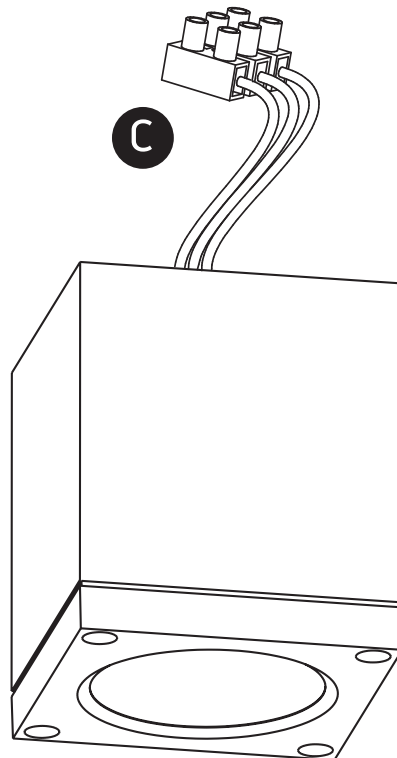

Warnings:

1. Make sure that the product is installed properly before connecting to electricity.
2. Do not cover the fitting.
3. Maintenance and installation should only be carried out by a professional electrician.