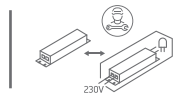

INSTALLATION MANUAL

67138D

ecolight

100-240V | 6W | IP54 | Die cast
Complete with 500mA driver.

80
CRI

one
LIGHT

A

B