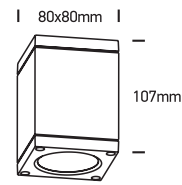

INSTALLATION MANUAL

67138D

ecolight

100-240V | 6W | IP54 | Die cast
Complete with 500mA driver.

80
CRI

one
LIGHT

A

B