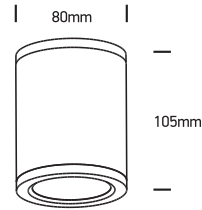

# INSTALLATION MANUAL

67138C

**ecolight**

Ra>80

100-240V | 6W | IP54 | Die cast  
Complete with driver.

**one**  
LIGHT