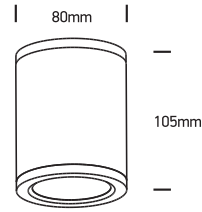

INSTALLATION MANUAL

67138C

ecolight

Ra>80

100-240V | 6W | IP54 | Die cast
Complete with driver.

one
LIGHT

Warnings:

1. Make sure that the product is installed properly before connecting to electricity.
2. Do not cover the fitting.
3. Maintenance and installation should only be carried out by a professional electrician.