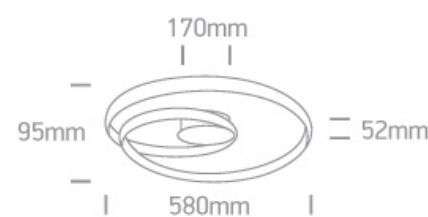

18 Decorative>The Swirl Range

63066/W

30W LED Decorative ceiling light.

Complete with 24V driver.

Complies with standard EN60598-1 and any other specific standards.

Downloads

Dimensions

Physical Specification

Item Group	18 Decorative
Family	The Swirl Range
Order Code	63066/W
Colour	White
Material	Aluminium + Steel
Shape	Circular
Height	95mm
Diameter	580mm
Surface Ceiling	Yes
Indoor	Yes
Adjustable	No

Gear	Built In
Fitting + Driver	
Input Voltage	220-240V
50 Hz	Yes
60 Hz	Yes
Safety Class	
Power(Watts)	30W
IP Rating	IP20
Light Source	LED built in
Dimmable	No
F Mark	

Fitting	
Input Type	Constant Voltage
Input Voltage	24V DC
Safety Class	
Power(Watts)	30W
IP Rating	IP20
Light Source	LED built in
LED Type	SMD 2835
LED Brand	Epistar

Gear	
Gear Type	Led Driver
Input Voltage	220-240V
50 Hz	Yes
60 Hz	Yes
Power(Watts)	30W
Power Factor	0,9