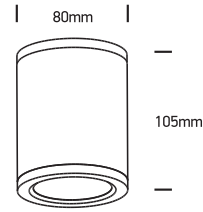

INSTALLATION MANUAL

67138C

ecolight

Ra>80

100-240V | 6W | IP54 | Die cast
Complete with driver.

one
LIGHT

Warnings:

1. Make sure that the product is installed properly before connecting to electricity.
2. Do not cover the fitting.
3. Maintenance and installation should only be carried out by a professional electrician.