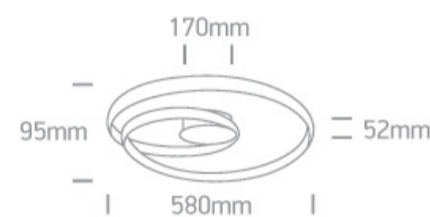

18 Decorative>The Swirl Range

63066/B

30W LED Decorative ceiling light.

Complete with 24V driver.

Complies with standard EN60598-1 and any other specific standards.

Downloads

Dimensions

Physical Specification

Item Group	18 Decorative
Family	The Swirl Range
Order Code	63066/B
Colour	Black
Material	Aluminium + Steel
Shape	Circular
Height	95mm
Diameter	580mm
Surface Ceiling	Yes
Indoor	Yes
Adjustable	No

Gear	Built In
Fitting + Driver	
Input Voltage	220-240V
50 Hz	Yes
60 Hz	Yes
Safety Class	
Power(Watts)	30W
IP Rating	IP20
Light Source	LED built in
Dimmable	No
F Mark	

Fitting	
Input Type	Constant Voltage
Input Voltage	24V DC
Safety Class	
Power(Watts)	30W
IP Rating	IP20
Light Source	LED built in
LED Type	SMD 2835
LED Brand	Epistar

Gear	
Gear Type	Led Driver
Input Voltage	220-240V
50 Hz	Yes
60 Hz	Yes
Power(Watts)	30W
Power Factor	0,9