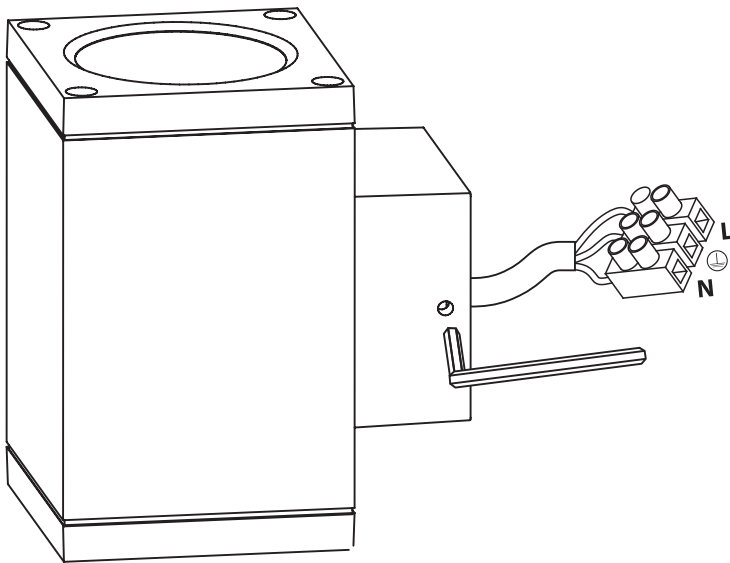

INSTALLATION MANUAL

67138A

ecolight

230V | 2x6W | IP54 | Die cast
Complete with driver.

one
LIGHT

Warnings:

1. Make sure that the product is installed properly before connecting to electricity.
2. Do not cover the fitting.
3. Maintenance and installation should only be carried out by a professional electrician.