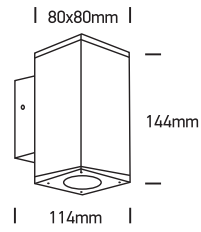

INSTALLATION MANUAL

67138A

ecolight

Ra>80

230V | 2x6W | IP54 | Die cast
Complete with driver.

Warnings:

1. Make sure that the product is installed properly before connecting to electricity.
2. Do not cover the fitting.
3. Maintenance and installation should only be carried out by a professional electrician.