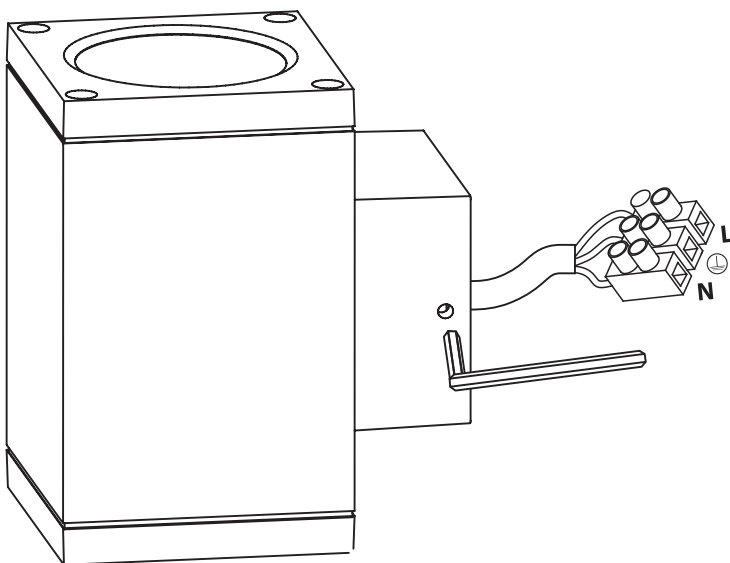

INSTALLATION MANUAL

67138A

ecolight

Ra>80

230V | 2x6W | IP54 | Die cast
Complete with driver.

Warnings:

1. Make sure that the product is installed properly before connecting to electricity.
2. Do not cover the fitting.
3. Maintenance and installation should only be carried out by a professional electrician.