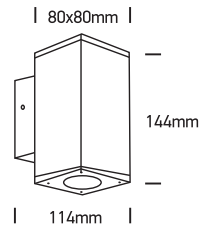

INSTALLATION MANUAL

67138A

ecolight

230V | 2x6W | IP54 | Die cast
Complete with driver.

Warnings:

1. Make sure that the product is installed properly before connecting to electricity.
2. Do not cover the fitting.
3. Maintenance and installation should only be carried out by a professional electrician.