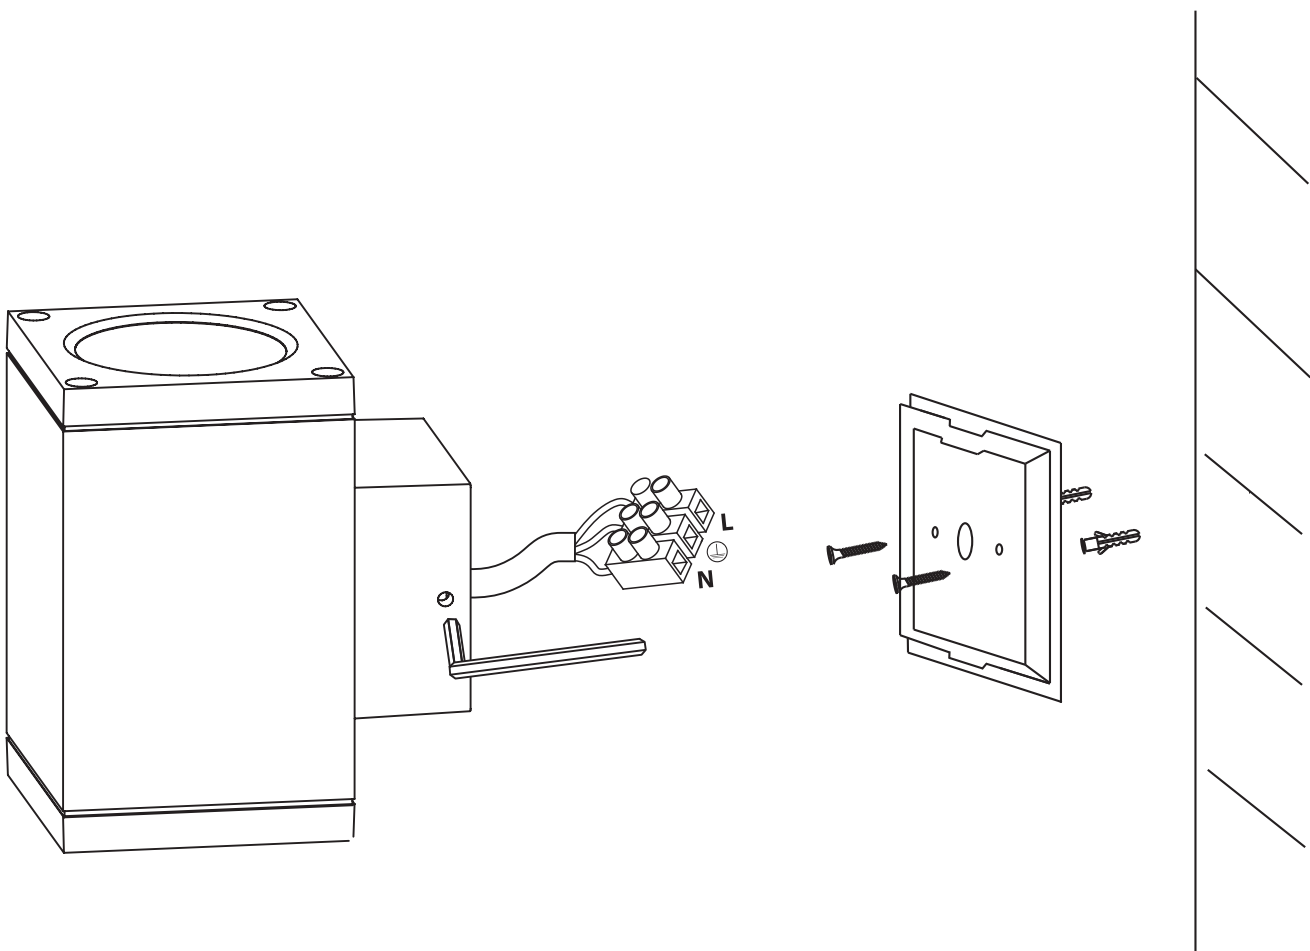

INSTALLATION MANUAL

67138A

ecolight

230V | 2x6W | IP54 | Die cast
Complete with driver.

Warnings:

1. Make sure that the product is installed properly before connecting to electricity.
2. Do not cover the fitting.
3. Maintenance and installation should only be carried out by a professional electrician.