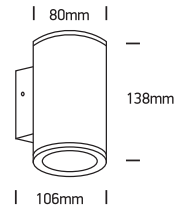

# INSTALLATION MANUAL

67138

**ecolight**

Ra>80

**one**  
LIGHT

230V | 2x6W | IP54 | Die cast  
Complete with driver.