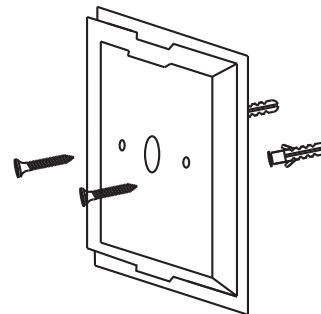

# INSTALLATION MANUAL

67138

**ecolight**

Ra>80

**one**  
LIGHT

230V | 2x6W | IP54 | Die cast  
Complete with driver.

## Warnings:

1. Make sure that the product is installed properly before connecting to electricity.
2. Do not cover the fitting.
3. Maintenance and installation should only be carried out by a professional electrician.