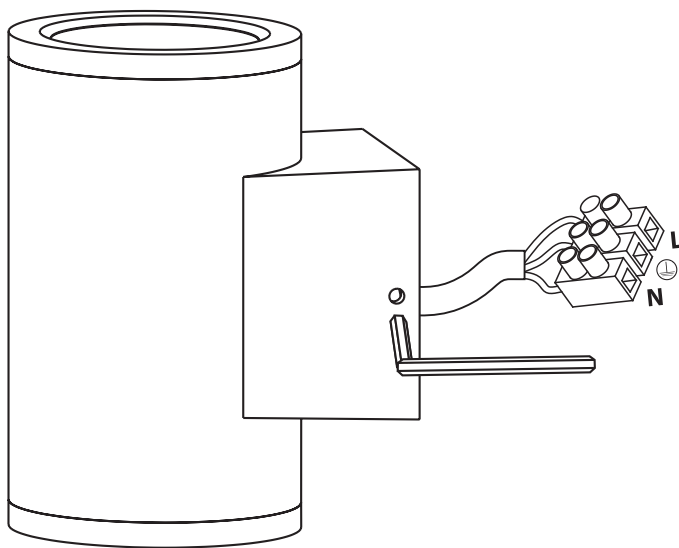

# INSTALLATION MANUAL

67138

**ecolight**

Ra>80

**one**  
LIGHT

230V | 2x6W | IP54 | Die cast  
Complete with driver.