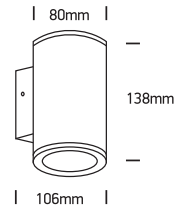

INSTALLATION MANUAL

67138

ecolight230V | 2x6W | IP54 | Die cast
Complete with driver.**one**
LIGHT**Warnings:**

1. Make sure that the product is installed properly before connecting to electricity.
2. Do not cover the fitting.
3. Maintenance and installation should only be carried out by a professional electrician.