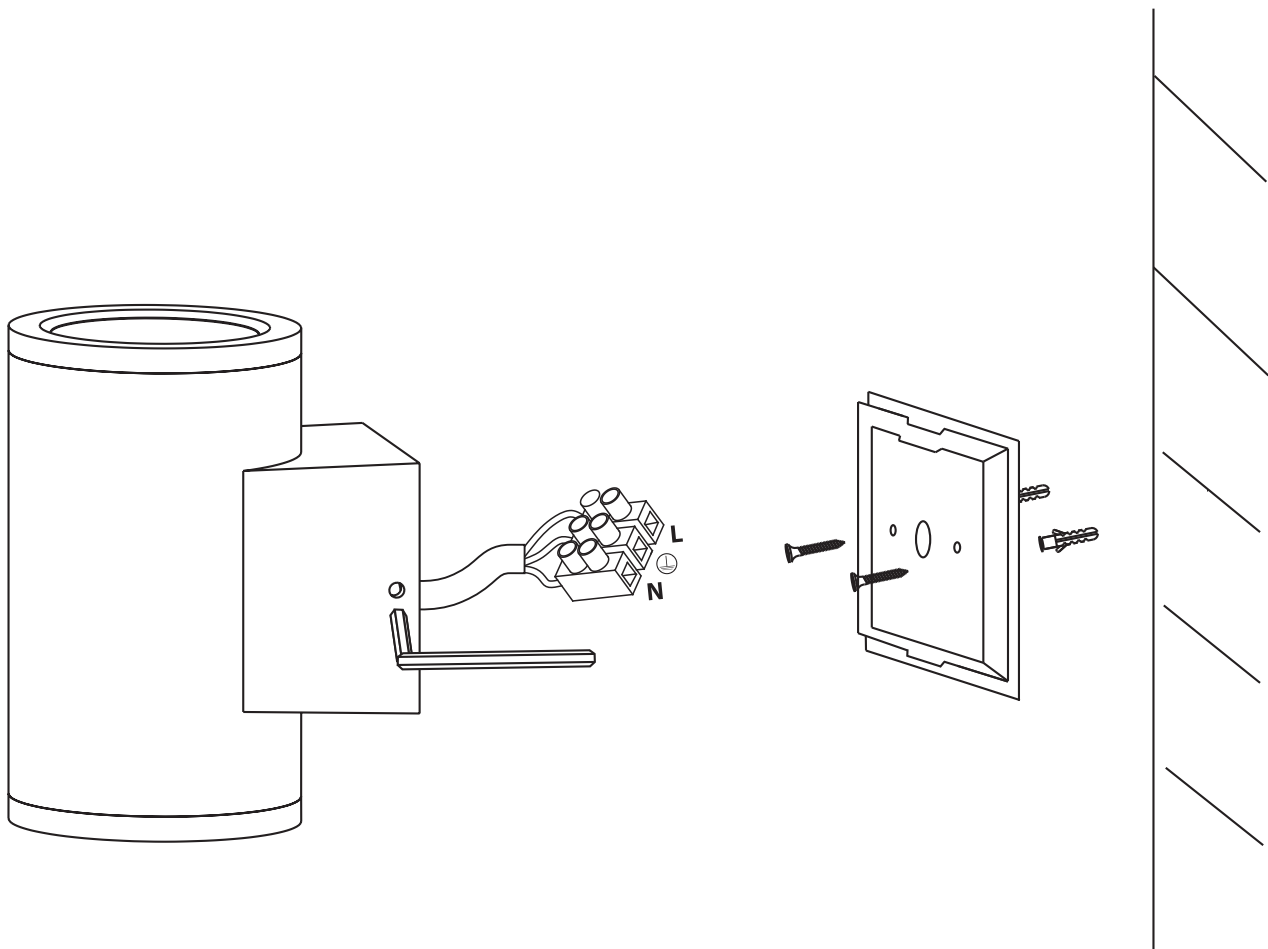

INSTALLATION MANUAL

67138

ecolight230V | 2x6W | IP54 | Die cast
Complete with driver.**one**
LIGHT**Warnings:**

1. Make sure that the product is installed properly before connecting to electricity.
2. Do not cover the fitting.
3. Maintenance and installation should only be carried out by a professional electrician.